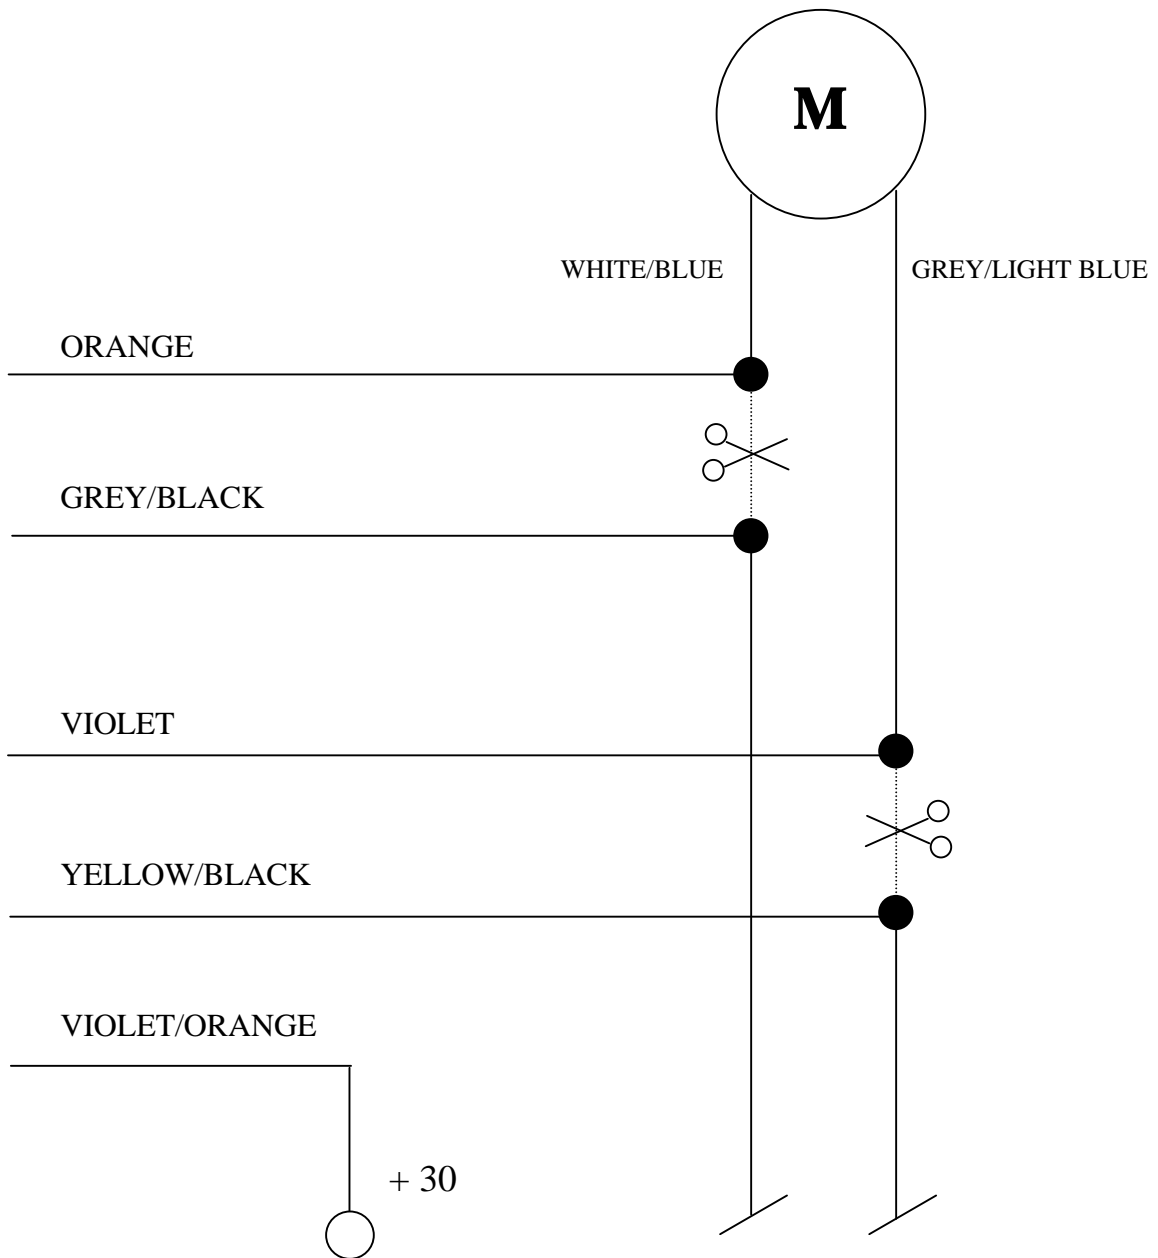

CAR SECURITY

SPECIFIC VEHICLE ALARM FITTING INSTRUCTIONS

REV. 00

www.cobra.it

MAKE	MCC	MOD.	SMART	YEAR	99 →	PETROL	<input checked="" type="checkbox"/>	DIESEL	<input type="checkbox"/>
ALARM/SIREN POSITION									
POWER SUPPLY									
IGNITION WIRE									
DIRECTION INDICATORS									
ELECTRIC WINDOWS									
CENTRAL DOORS LOCKING									
IMMOBILISATION POINT 1									
IMMOBILISATION POINT 2									
STARTER									
BONNET SWITCH									
DOORS AND BOOT SWITCH									

CAR SECURITY

SPECIFIC VEHICLE ALARM FITTING INSTRUCTIONS

REV. 00

www.cobra.it

FITTING DIAGRAM N°127

Diagram to make the central locking on
MCC SMART
(for serie Bridge antithefts)

CAR SECURITY

SPECIFIC VEHICLE ALARM FITTING INSTRUCTIONS

REV. 00

www.cobra.it

FITTING DIAGRAM N°127A

Diagram to make the central locking on
MCC SMART
(for serie 3100 antithefts)