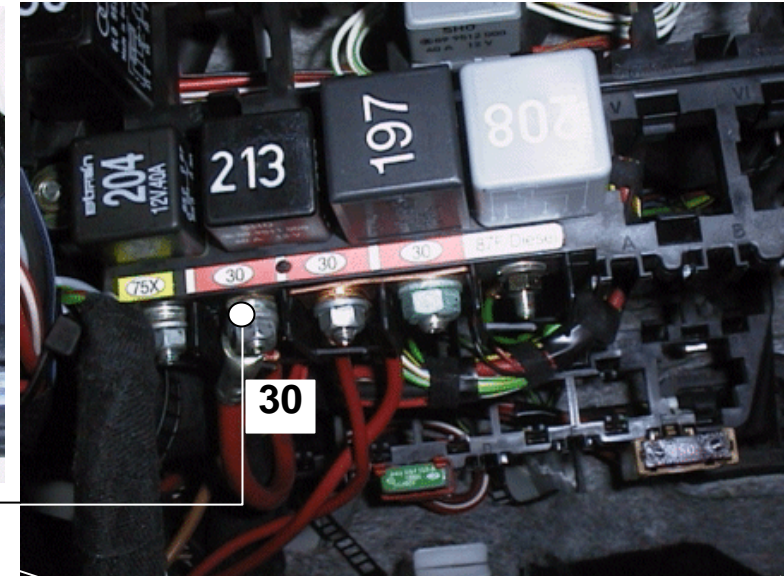

Auto Security

CAN-(M)G (DEFA remote)

Make: VW Model: Passat Year: 1997.9- Type: With el. window

DOC. NO : CAN-X(M)G/VW-Passat-el.window-97.9>

NB ! This installation diagram must only be used as a guideline for the installation. Equipment delivered with the car varies considerably from model to model and from market to market. Before starting the installation, be sure to check carefully the original diagram from the car manufacturer. DEFA A.S is not liable to compensate for possible damages that may occur due to faulty or insufficient installation manuals.