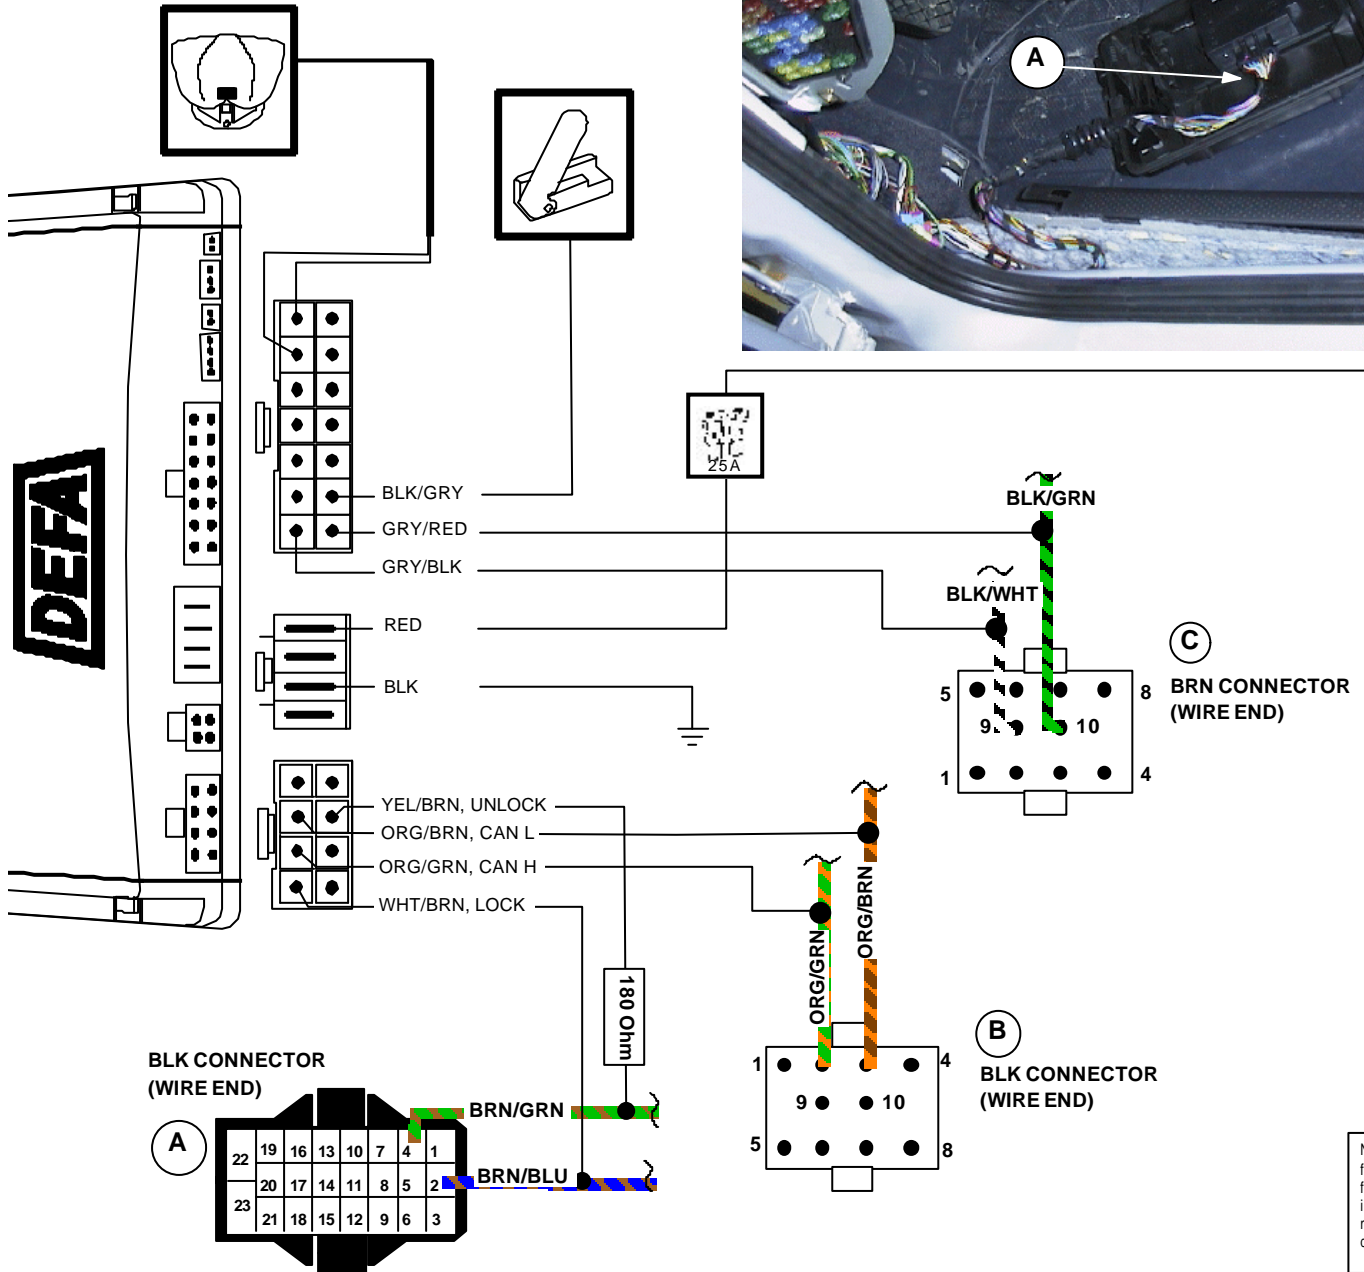

Auto Security

CAN-(M)G (DEFA remote)

Make: VW Model: Passat Year: 1997.9- Type: With el. window

DOC. NO : CAN-X(M)G/VW-Passat-el.window-97.9>

NB ! This installation diagram must only be used as a guideline for the installation. Equipment delivered with the car varies considerably from model to model and from market to market. Before starting the installation, be sure to check carefully the original diagram from the car manufacturer. DEFA A.S is not liable to compensate for possible damages that may occur due to faulty or insufficient installation manuals.