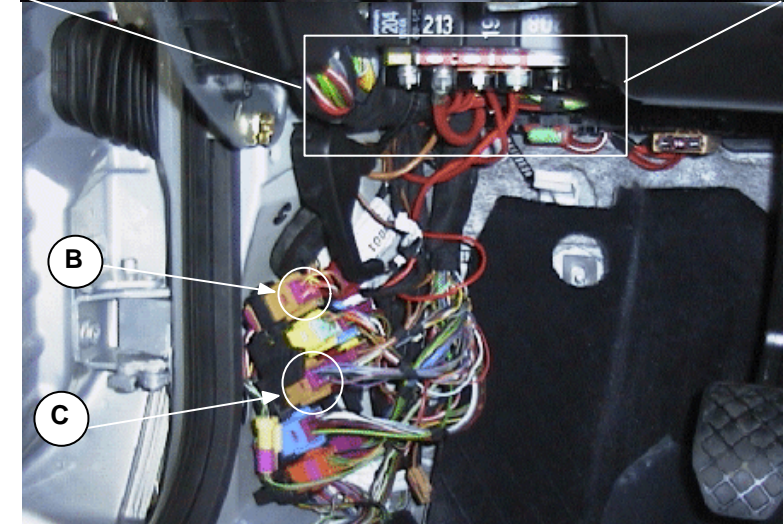

Auto Security

CAN-(M)G (DEFA remote)

Make: VW Model: Passat Year: 1997.9- Type: With el. window

DOC. NO : CAN-X(M)G/VW-Passat-el.window-97.9>

NB ! This installation diagram must only be used as a guideline for the installation. Equipment delivered with the car varies considerably from model to model and from market to market. Before starting the installation, be sure to check carefully the original diagram from the car manufacturer. DEFA A.S is not liable to compensate for possible damages that may occur due to faulty or insufficient installation manuals.