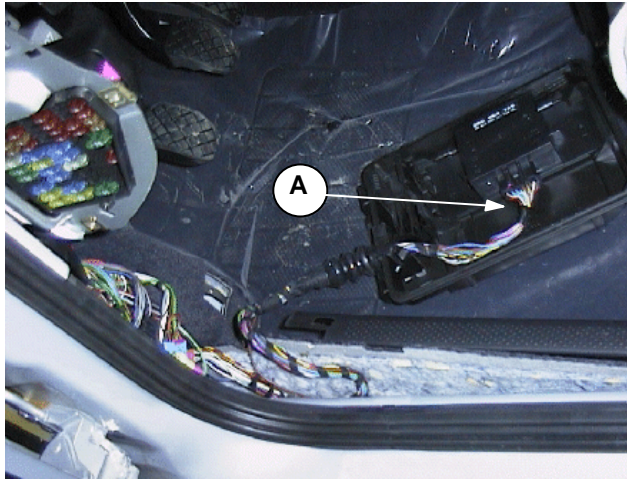

Auto Security

CAN-(M)G (DEFA remote)

Make: VW Model: Passat Year: 1997.9- Type: With el. window

DOC. NO : CAN-X(M)G/VW-Passat-el.window-97.9>

NB ! This installation diagram must only be used as a guideline for the installation. Equipment delivered with the car varies considerably from model to model and from market to market. Before starting the installation, be sure to check carefully the original diagram from the car manufacturer. DEFA A.S is not liable to compensate for possible damages that may occur due to faulty or insufficient installation manuals.