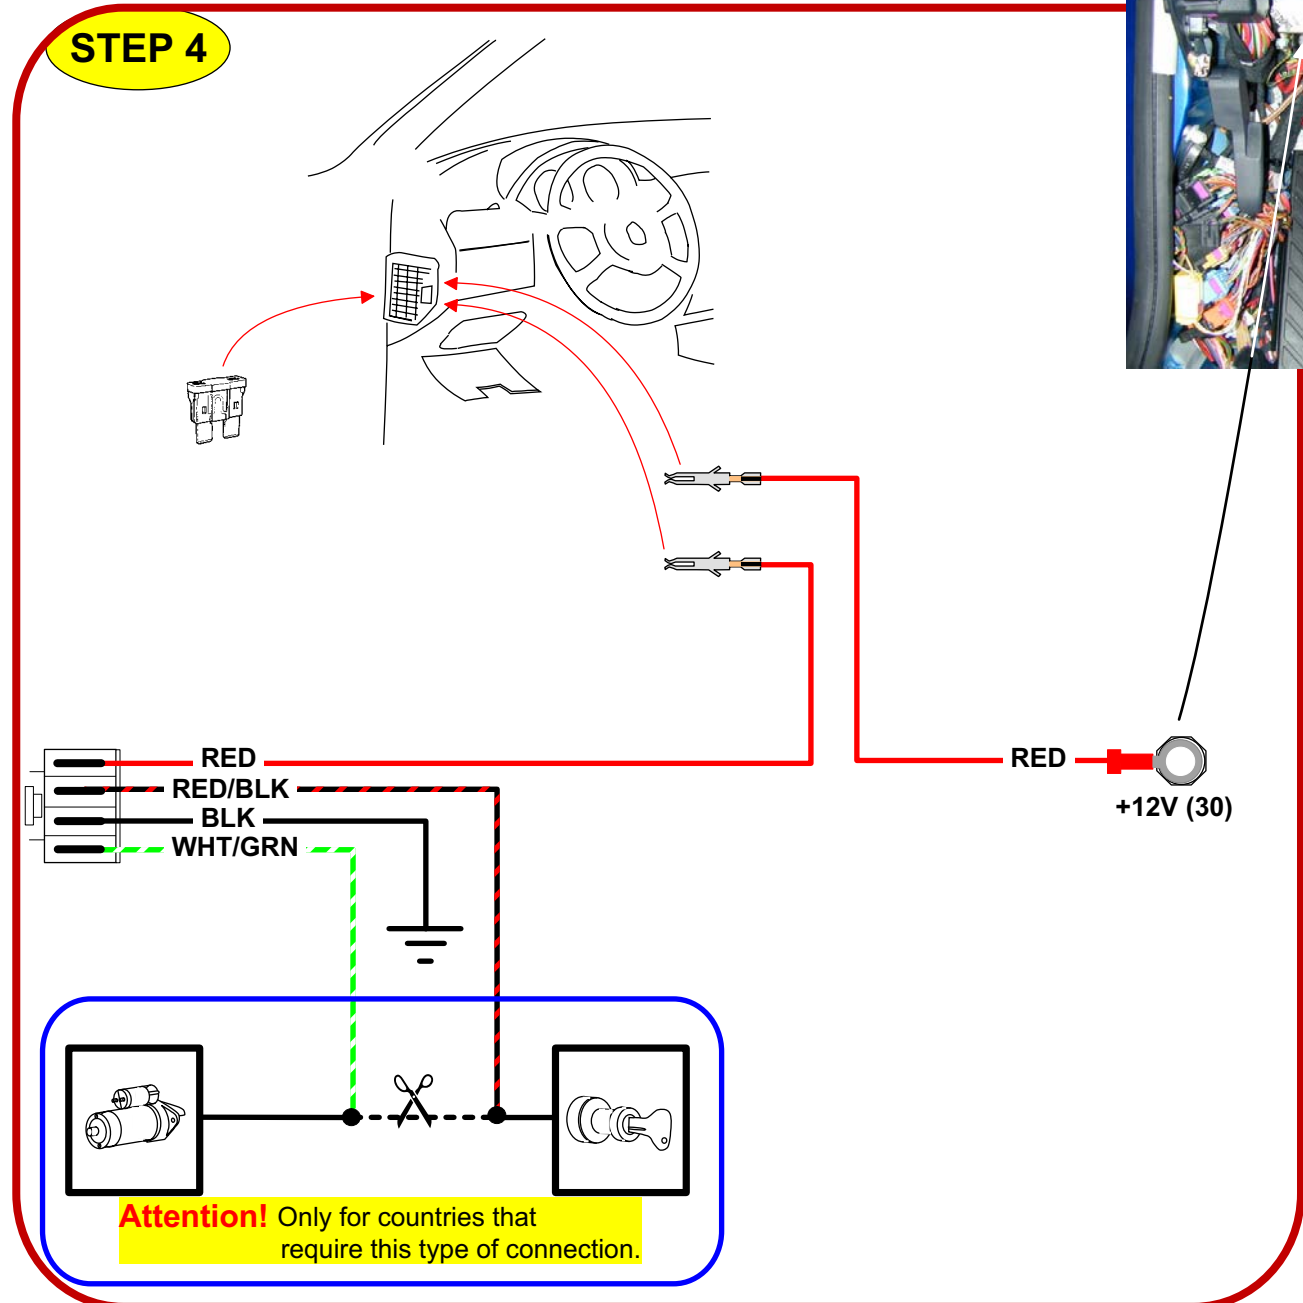

**REQUIRED:**

- Central unit rev: C →
- Car Specific Wire Harness (1 x 600616)

Attention ! This installation diagram must only be used as a guideline for the installation. Equipment delivered with the car varies considerably from model to model and from market to market. Before starting the installation, be sure to check carefully the original diagram from the car manufacturer. DEFA A.S is not liable to compensate for possible damages that may occur due to faulty or insufficient installation manuals.

Date : 03. 04. 24.  
Rev : A  
Page: 1 of 4.

**STEP 4**

**Attention!** Only for countries that require this type of connection.

**Attention!** Only when using the DEFA remote control the connections on this page are needed.

**STEP 5**

**RED/BLU**      **RED/GRN**