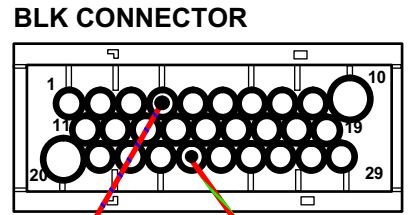

**REQUIRED:**

- Central unit rev: C →
- Car Specific Wire Harness (1 x 600616)

Attention ! This installation diagram must only be used as a guideline for the installation. Equipment delivered with the car varies considerably from model to model and from market to market. Before starting the installation, be sure to check carefully the original diagram from the car manufacturer. DEFA A.S is not liable to compensate for possible damages that may occur due to faulty or insufficient installation manuals.

Date : 03. 04. 24.  
Rev : A  
Page: 1 of 4.

**STEP 4**

**Attention!** Only for countries that require this type of connection.

**Attention!** Only when using the DEFA remote control the connections on this page are needed.

**STEP 5**

**RED/BLU**      **RED/GRN**