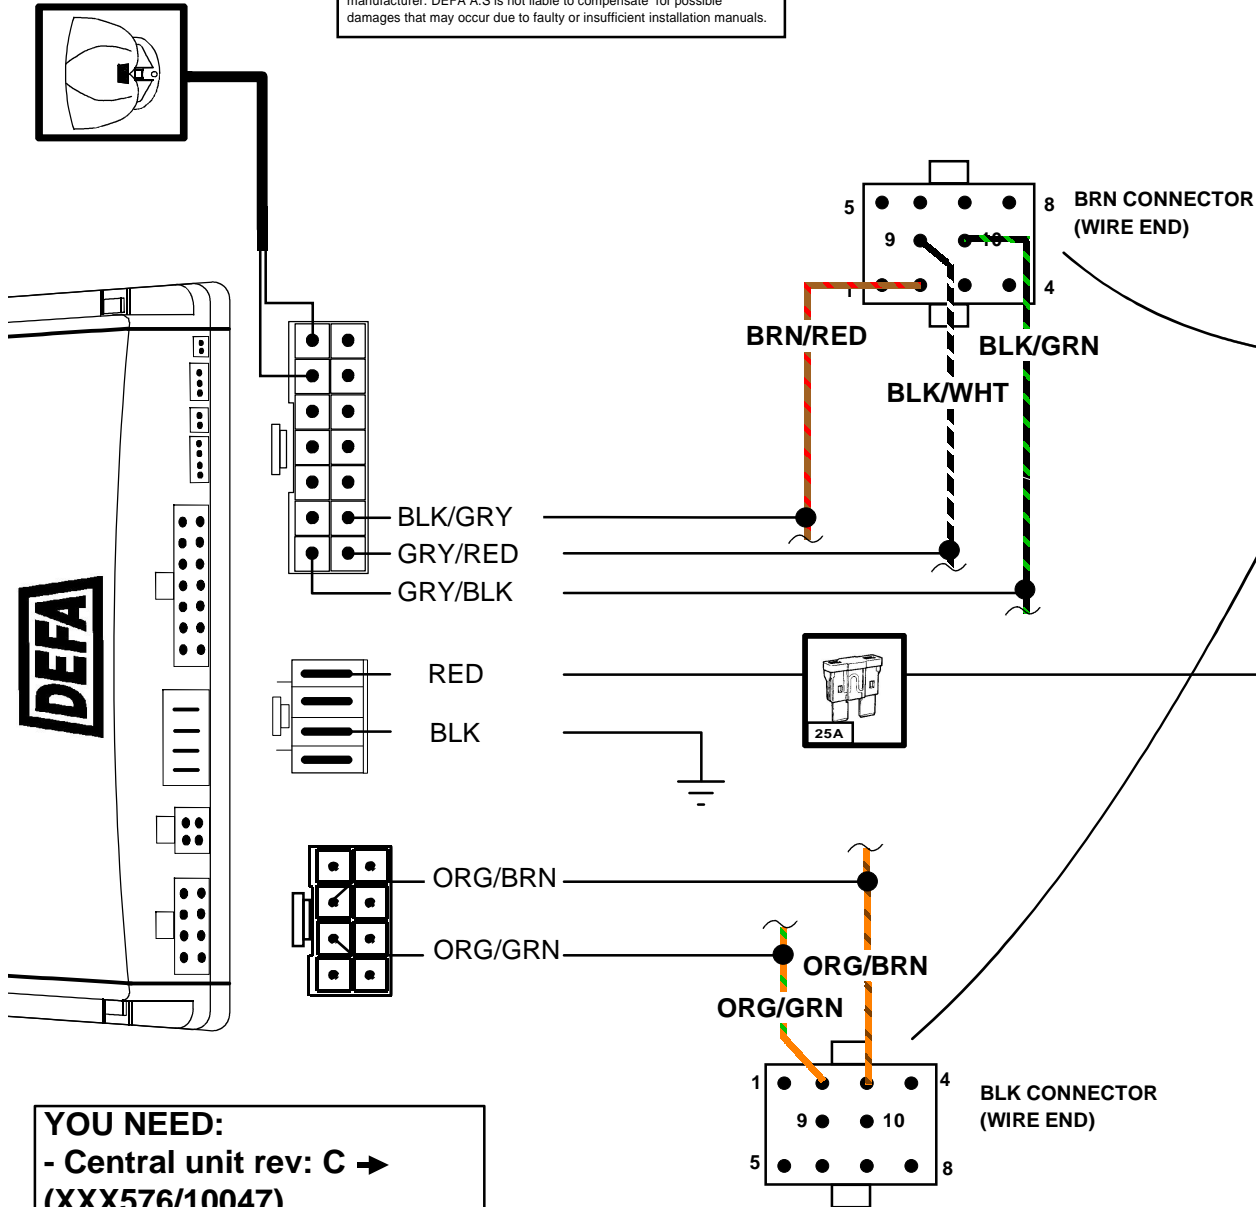

YOU NEED:
- Central unit rev: C →
(XXX576/10047)

Date : Nov. 19. 01.
Rev : B
Page: 1 of 2.