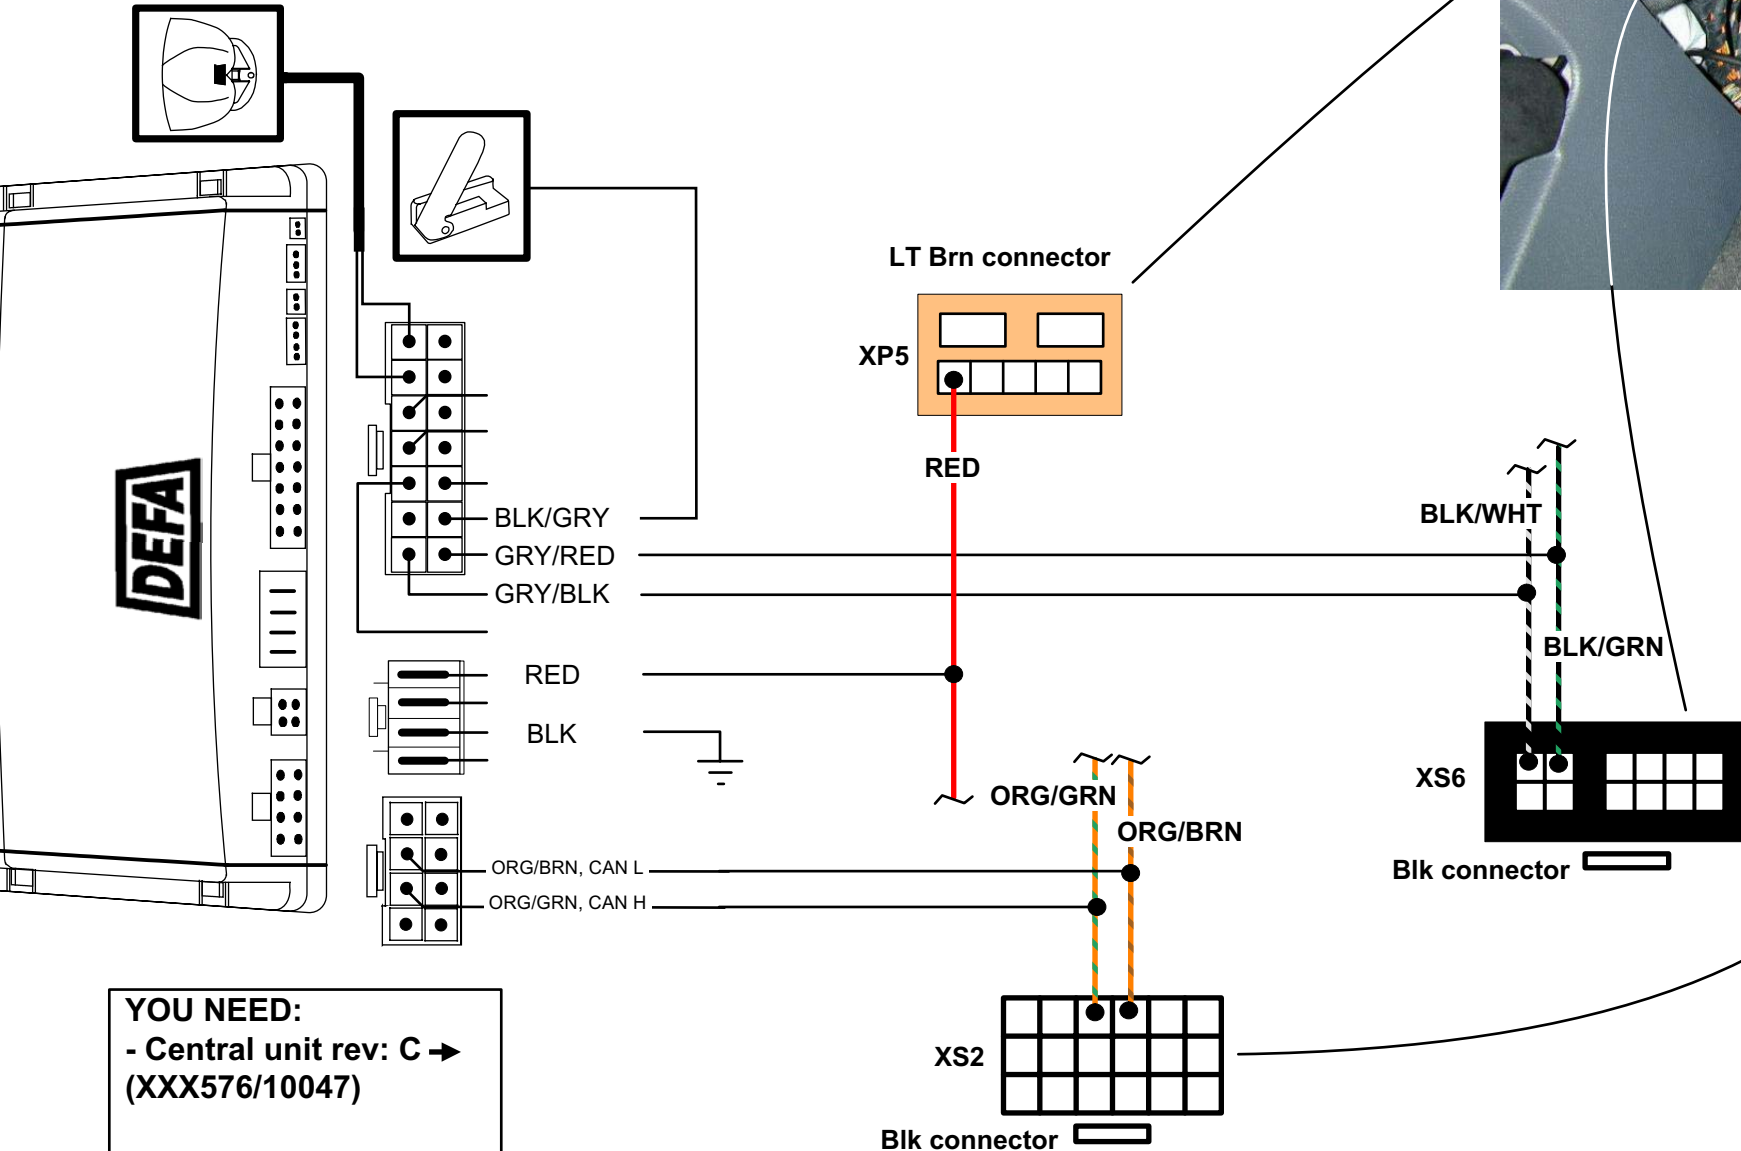

**NB !** This installation diagram must only be used as a guideline for the installation. Equipment delivered with the car varies considerably from model to model and from market to market. Before starting the installation, be sure to check carefully the original diagram from the car manufacturer. DEFA A.S is not liable to compensate for possible damages that may occur due to faulty or insufficient installation manuals.

**IF EQUIPPED WITH ORIGINAL ALARM;  
DO NOT USE DEFA REMOTE!**

**YOU NEED:**  
- Central unit rev: C →  
(XXX576/10047)

Date : 2002.12.09  
Rev : C  
Page: 1 of 3