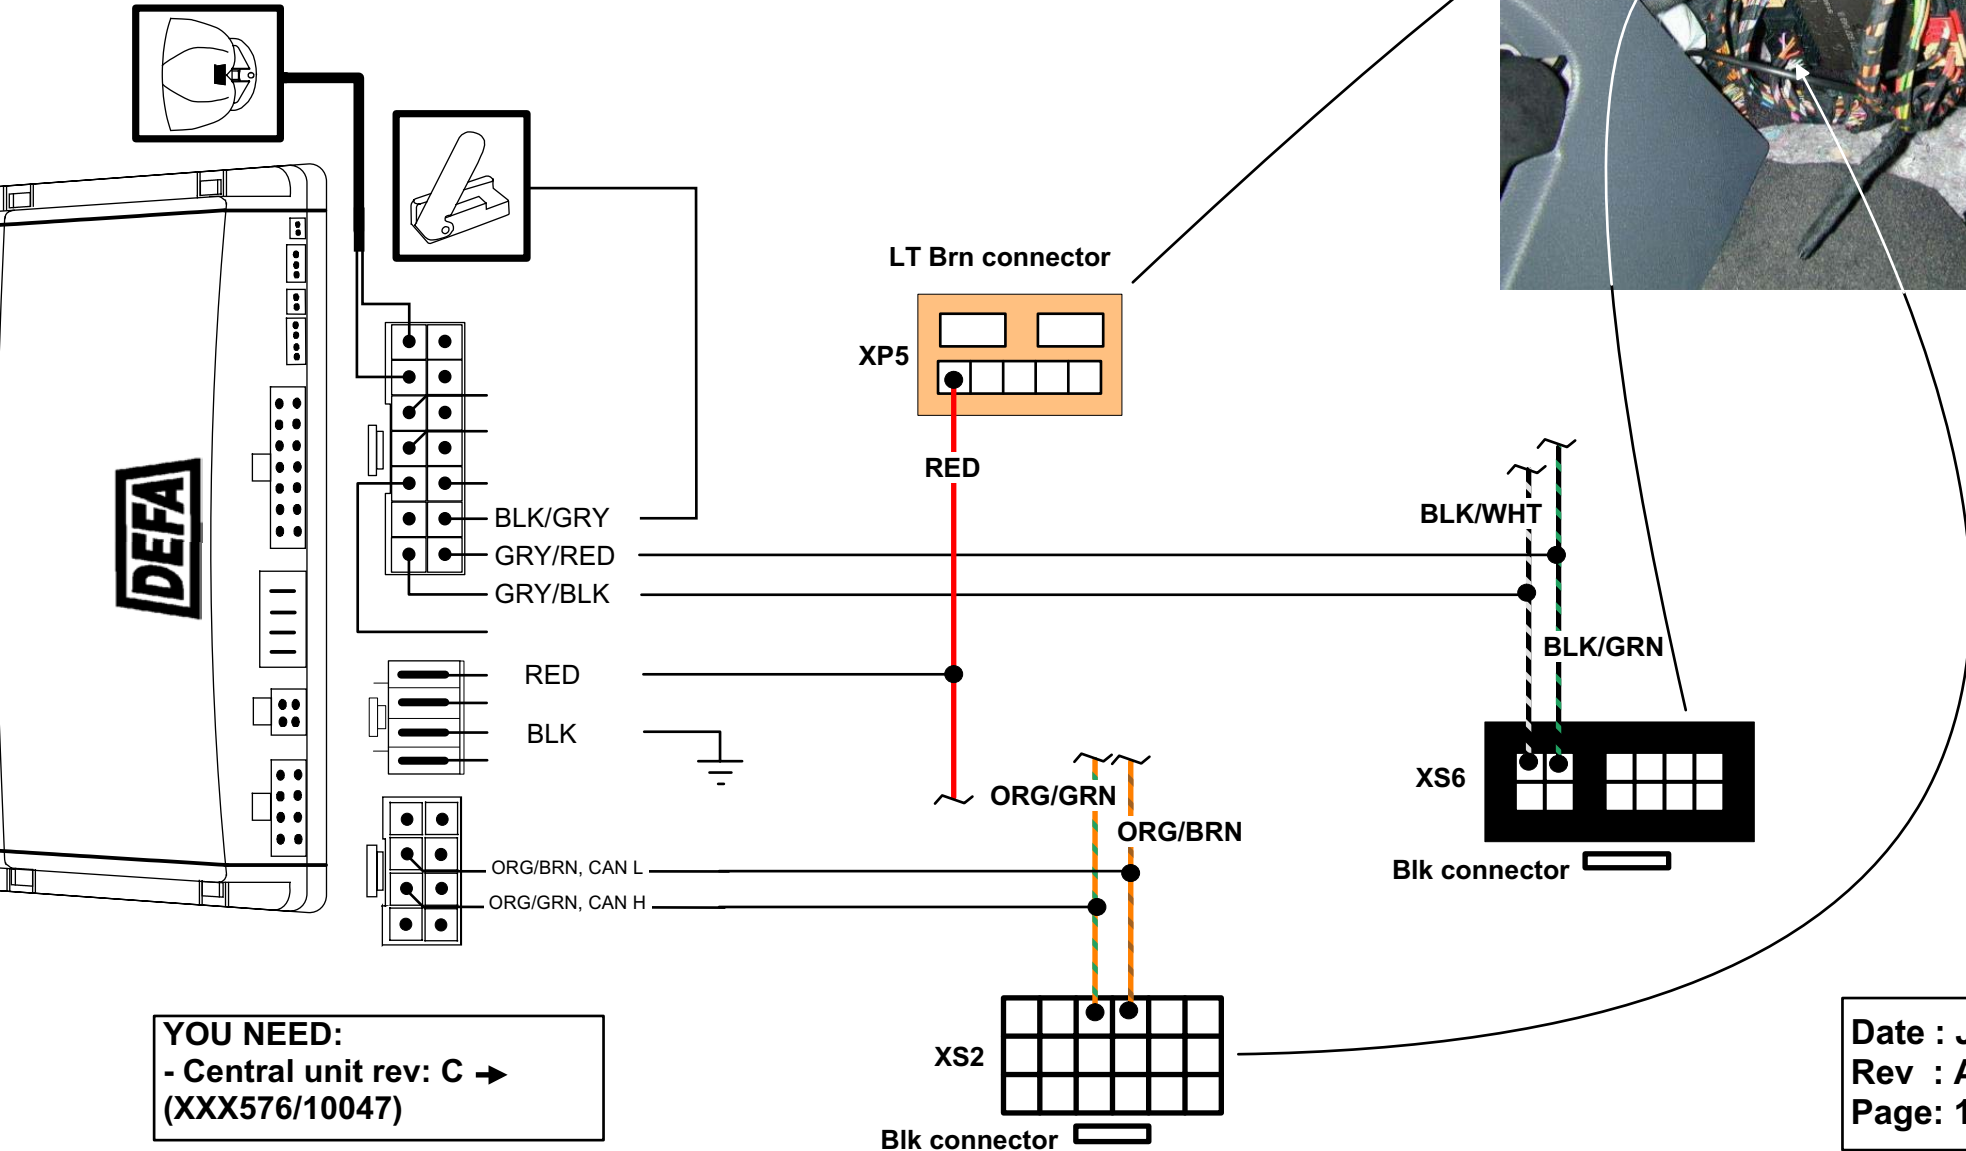

NB ! This installation diagram must only be used as a guideline for the installation. Equipment delivered with the car varies considerably from model to model and from market to market. Before starting the installation, be sure to check carefully the original diagram from the car manufacturer. DEFA A.S is not liable to compensate for possible damages that may occur due to faulty or insufficient installation manuals.

YOU NEED:
- Central unit rev: C →
(XXX576/10047)

Date : Jan. 23. 02.
Rev : A
Page: 1 of 2.