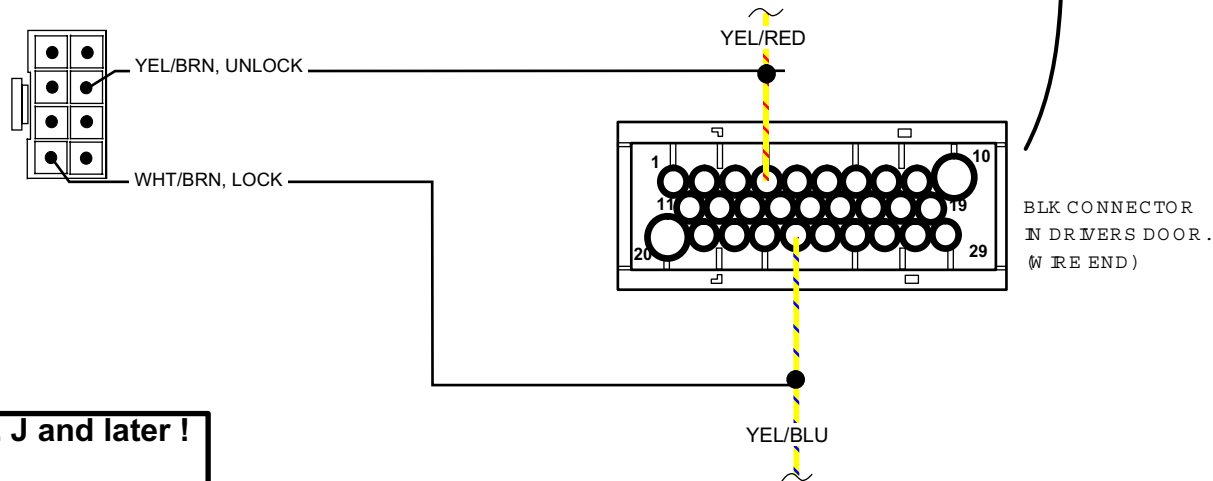

For hardware rev. J and later !
Programming:
- PROG NR: 15.1.

Date : Nov. 19. 01.
Rev : A
Page: 2 of 3.