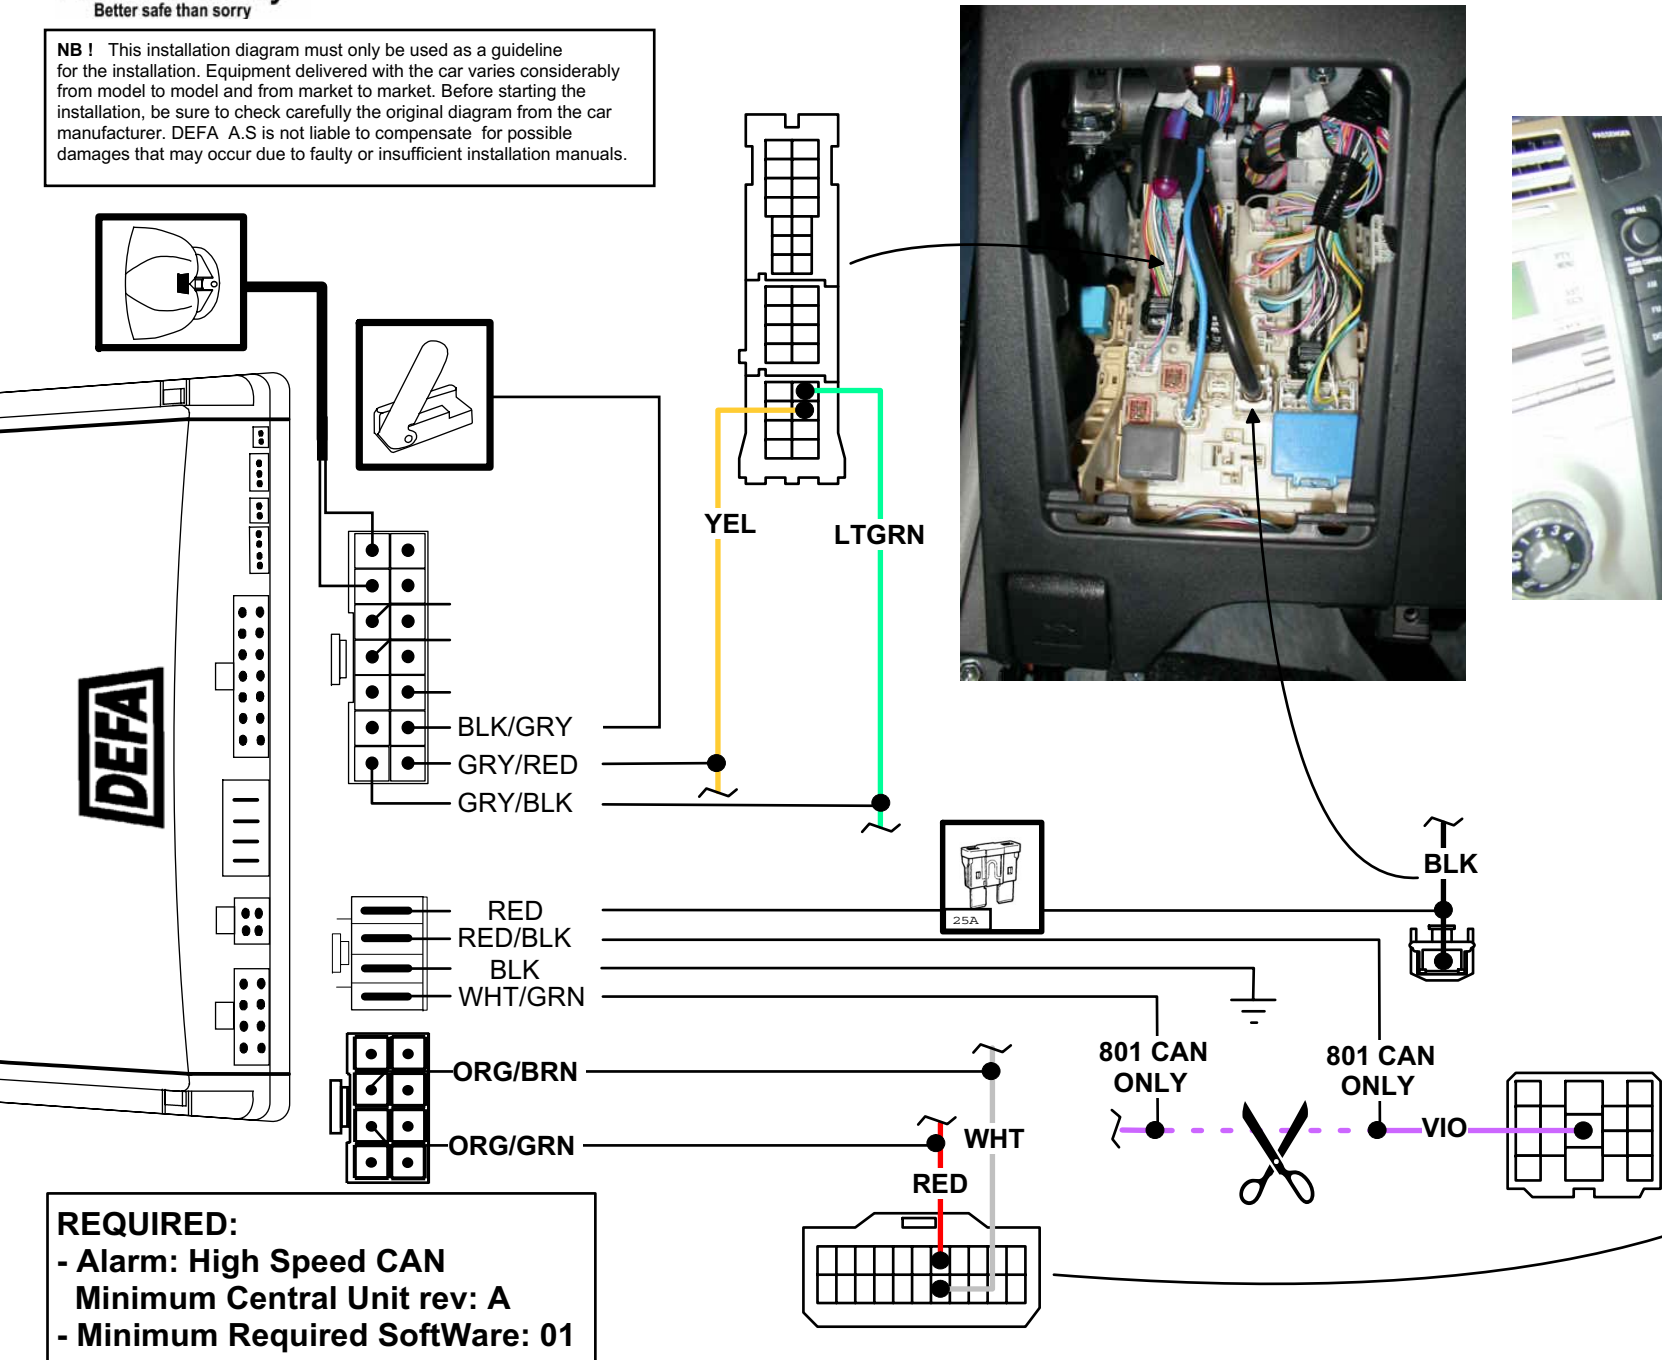

NB ! This installation diagram must only be used as a guideline for the installation. Equipment delivered with the car varies considerably from model to model and from market to market. Before starting the installation, be sure to check carefully the original diagram from the car manufacturer. DEFA A.S is not liable to compensate for possible damages that may occur due to faulty or insufficient installation manuals.

REQUIRED:
- Alarm: High Speed CAN
Minimum Central Unit rev: A
- Minimum Required SoftWare: 01

Date : 2007. 04. 20
Rev : A
Page: 1 of 3

 **Programming:**
- PROG NR: 8.2.
- PROG NR: 15.1.

Date : 2007. 04. 20
Rev : A
Page: 2 of 3