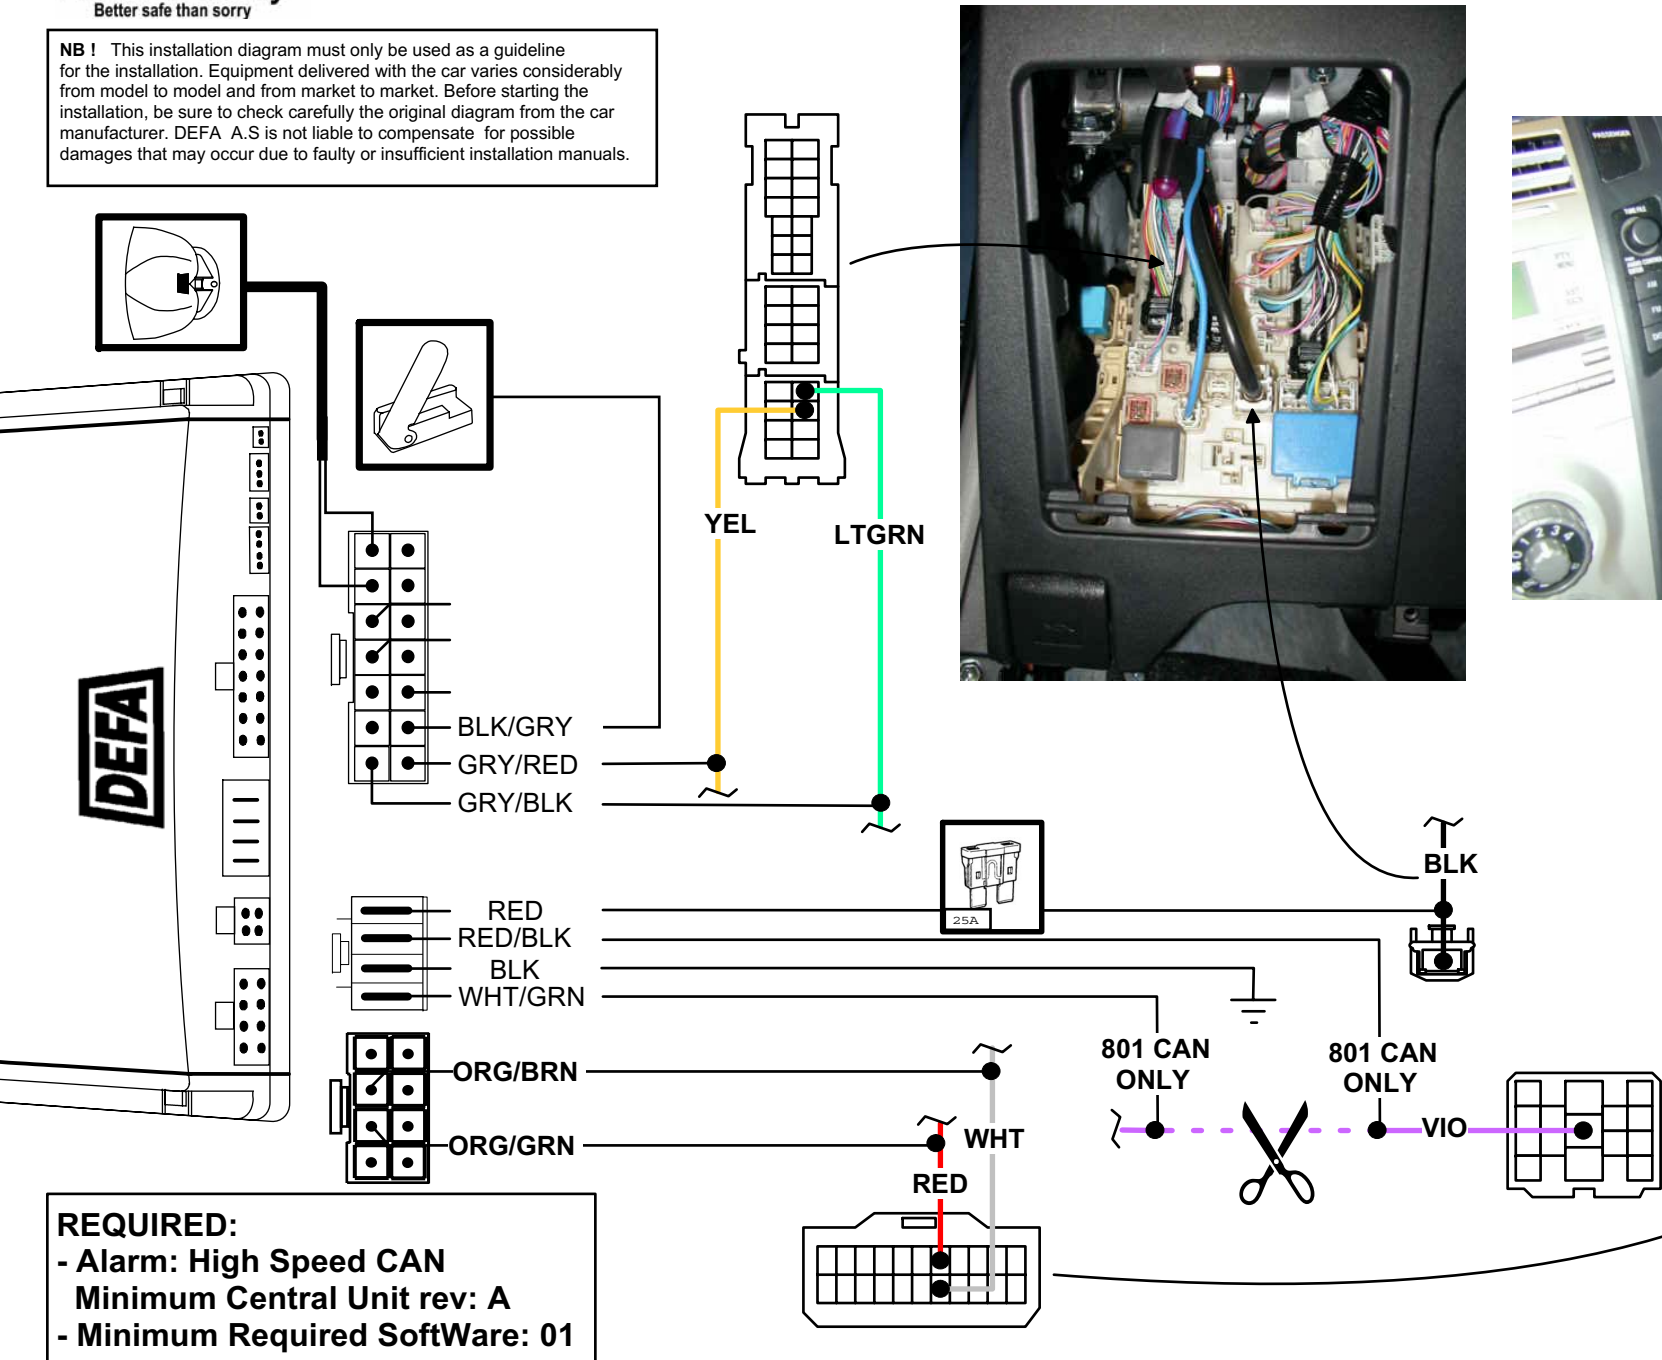

**NB !** This installation diagram must only be used as a guideline for the installation. Equipment delivered with the car varies considerably from model to model and from market to market. Before starting the installation, be sure to check carefully the original diagram from the car manufacturer. DEFA A.S is not liable to compensate for possible damages that may occur due to faulty or insufficient installation manuals.

**REQUIRED:**  
 - Alarm: High Speed CAN  
 Minimum Central Unit rev: A  
 - Minimum Required Software: 01