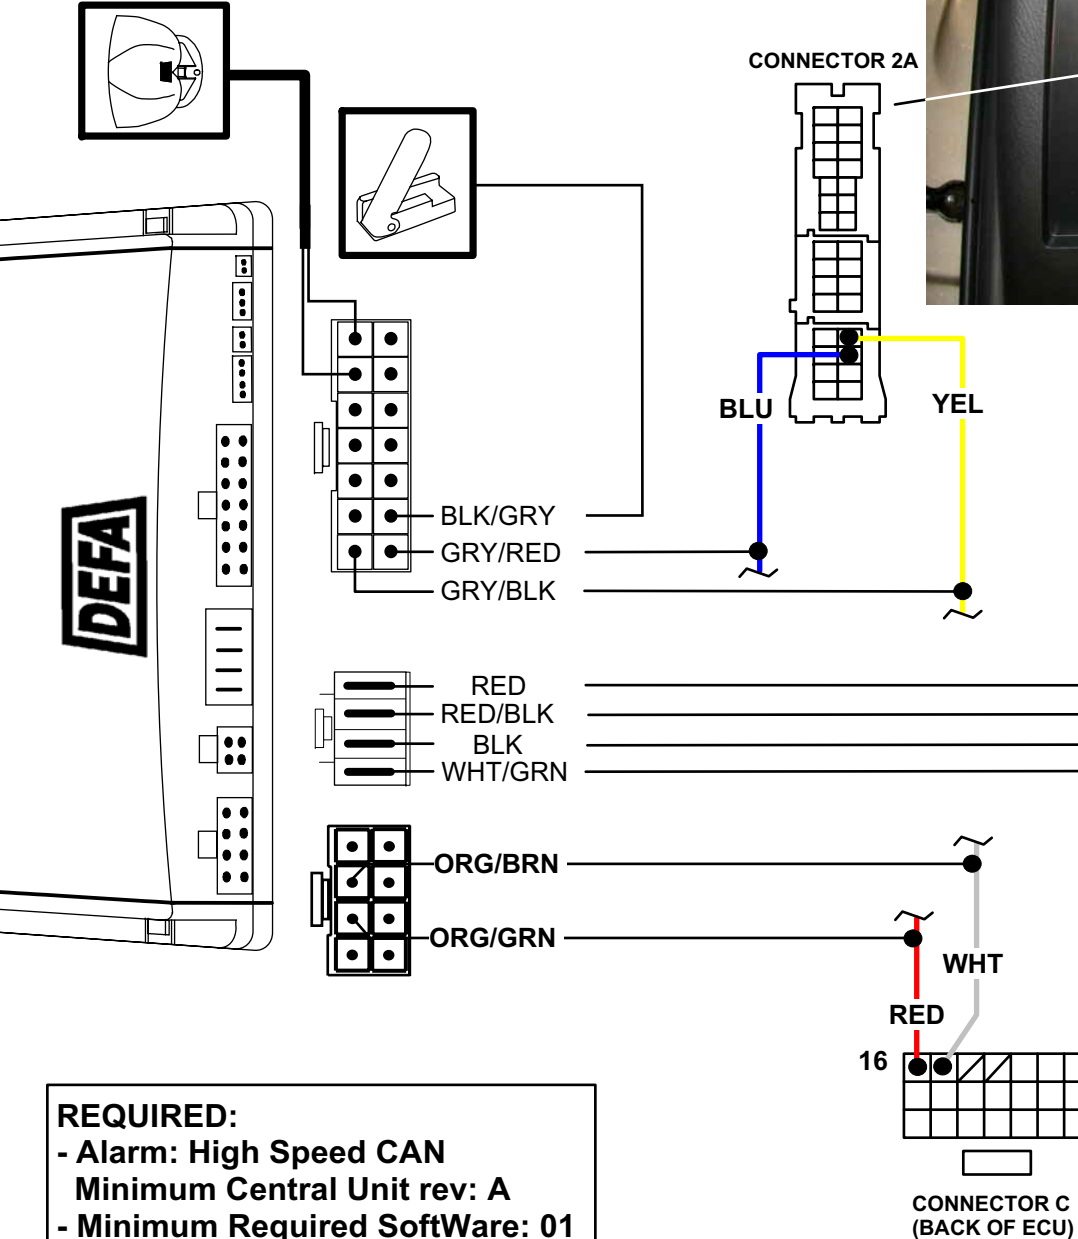

**NB !** This installation diagram must only be used as a guideline for the installation. Equipment delivered with the car varies considerably from model to model and from market to market. Before starting the installation, be sure to check carefully the original diagram from the car manufacturer. DEFA A.S is not liable to compensate for possible damages that may occur due to faulty or insufficient installation manuals.

**REQUIRED:**  
- Alarm: High Speed CAN  
- Minimum Central Unit rev: A  
- Minimum Required Software: 01

Date : 2007. 04. 18  
Rev : A  
Page: 1 of 2