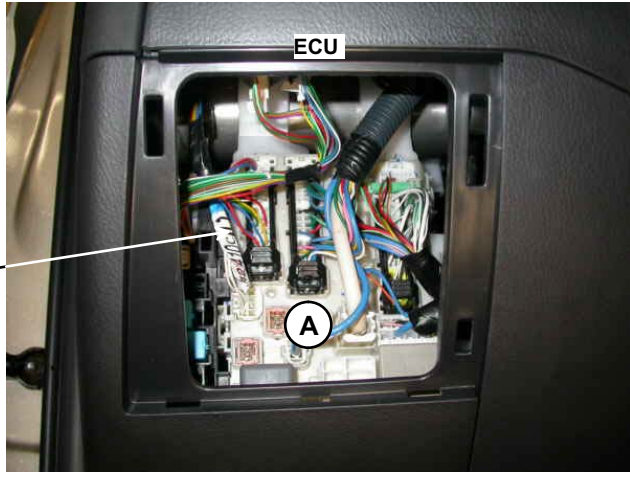

**NB !** This installation diagram must only be used as a guideline for the installation. Equipment delivered with the car varies considerably from model to model and from market to market. Before starting the installation, be sure to check carefully the original diagram from the car manufacturer. DEFA A.S is not liable to compensate for possible damages that may occur due to faulty or insufficient installation manuals.

**REQUIRED:**  
- Alarm: High Speed CAN  
- Minimum Central Unit rev: A  
- Minimum Required Software: 01

Date : 2007. 04. 18  
Rev : A  
Page: 1 of 2