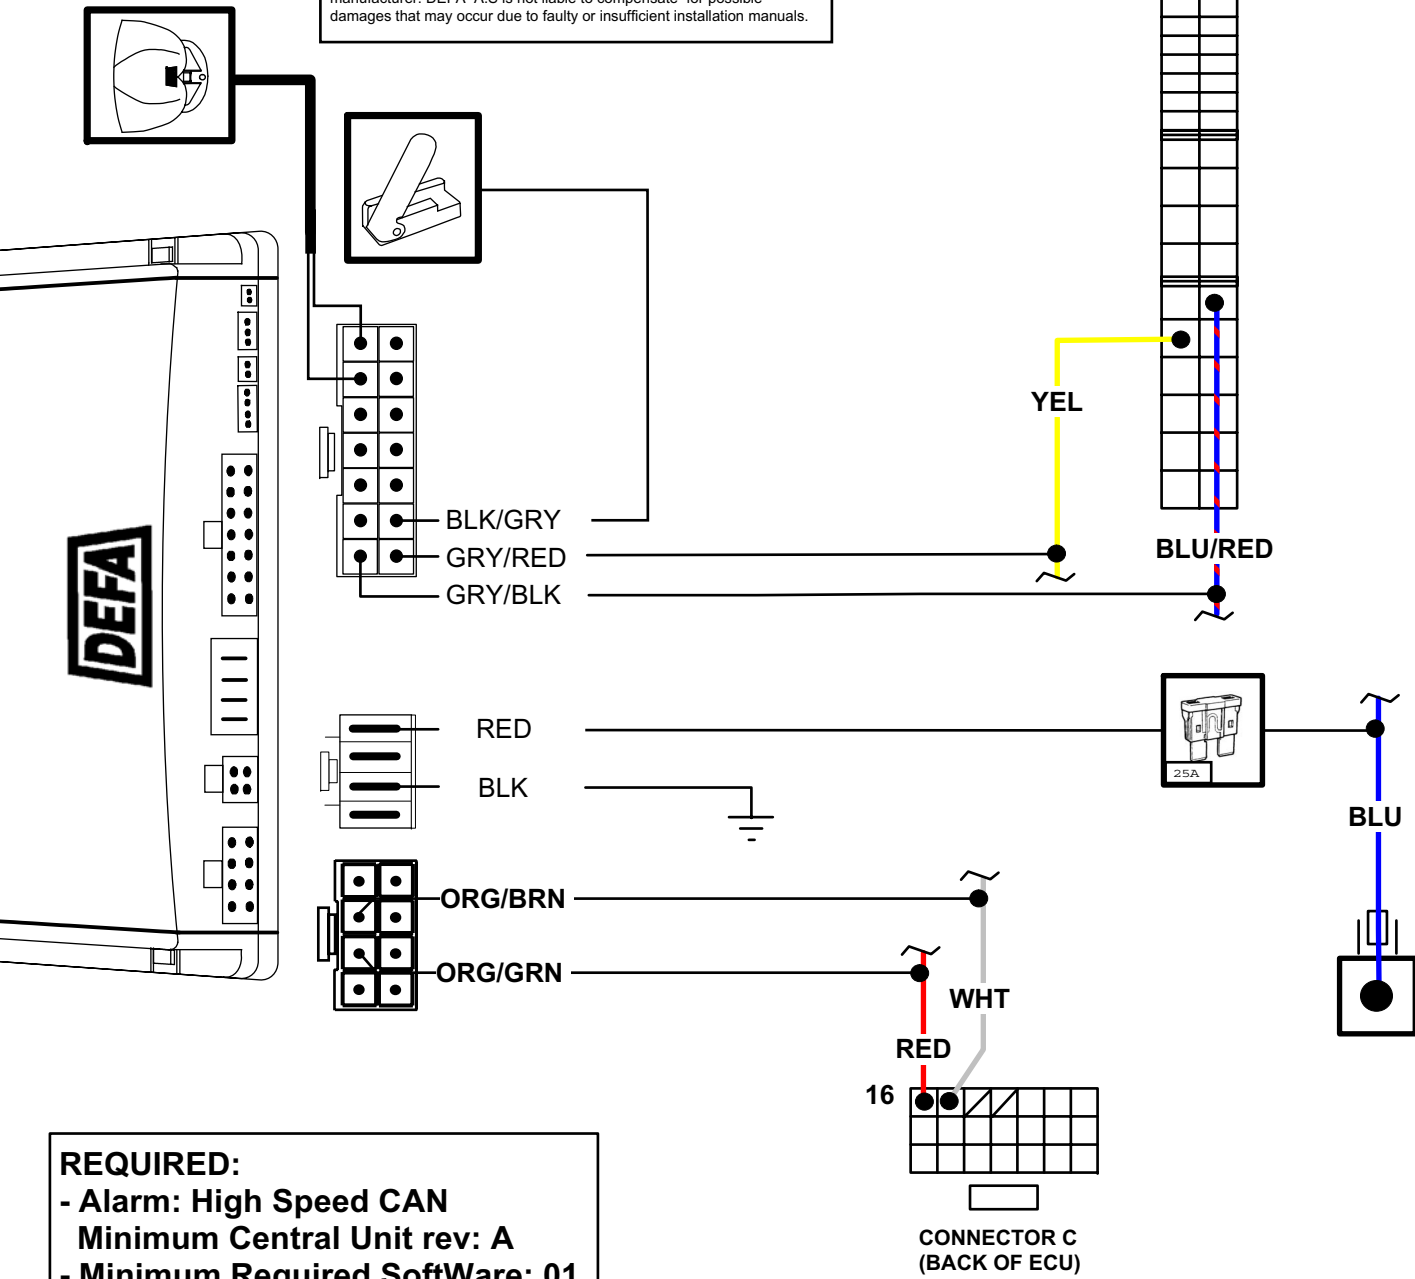

**NB!** This installation diagram must only be used as a guideline for the installation. Equipment delivered with the car varies considerably from model to model and from market to market. Before starting the installation, be sure to check carefully the original diagram from the car manufacturer. DEFA A.S is not liable to compensate for possible damages that may occur due to faulty or insufficient installation manuals.

**REQUIRED:**  
- Alarm: High Speed CAN  
- Minimum Central Unit rev: A  
- Minimum Required SoftWare: 01