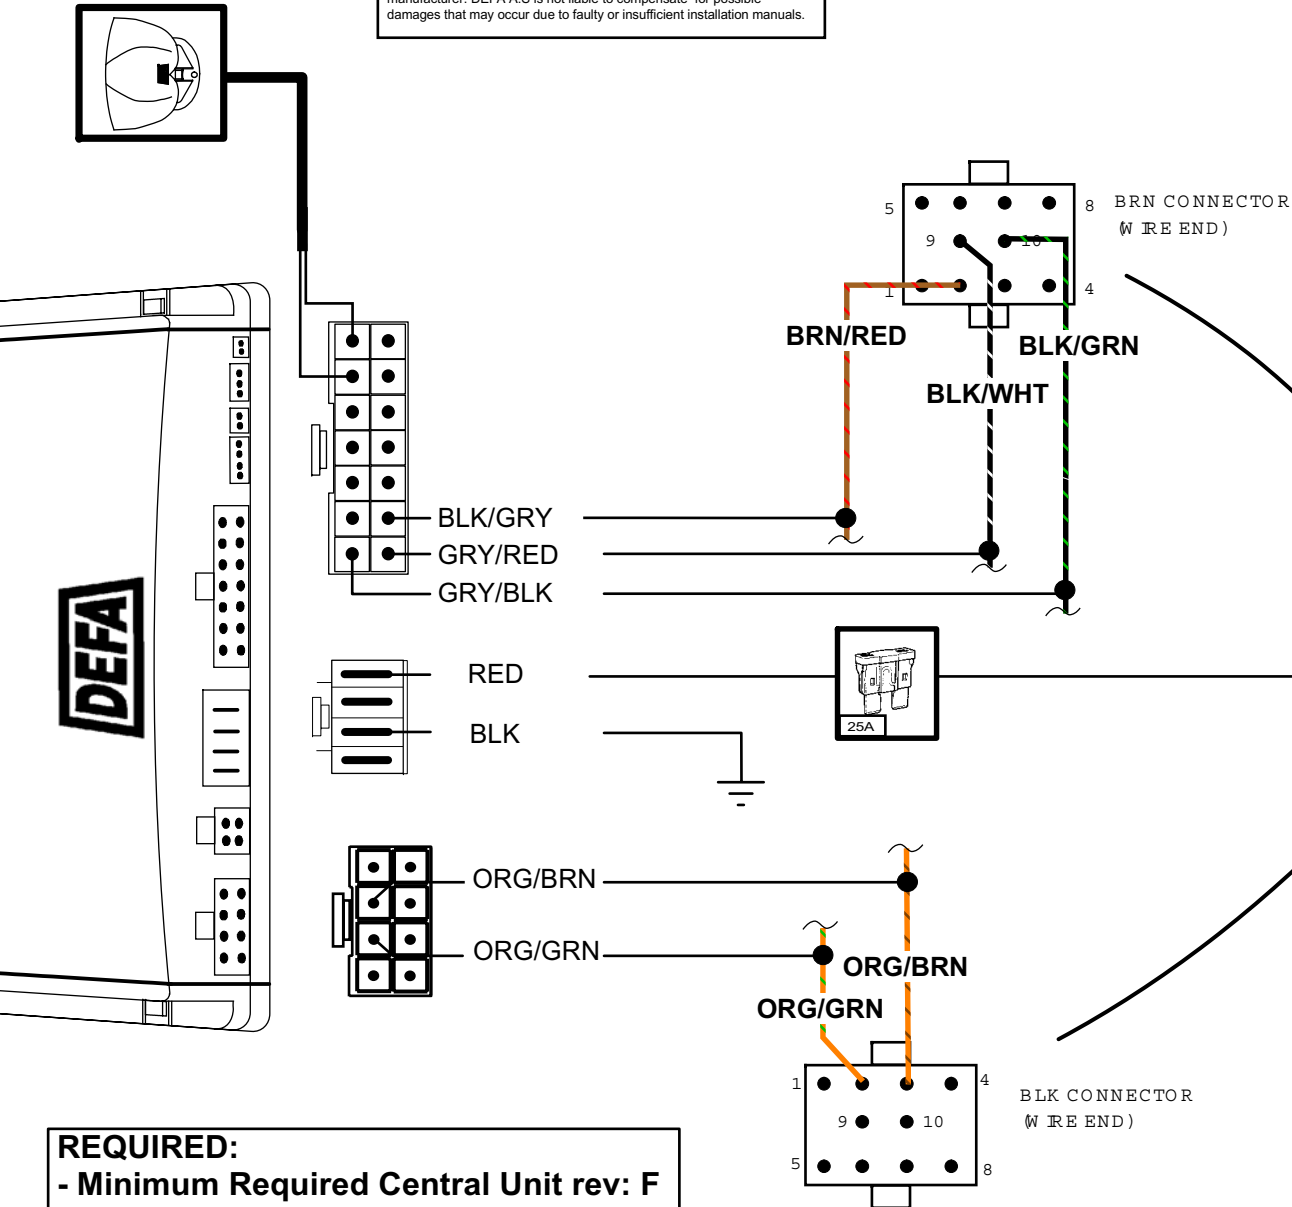

NB ! This installation diagram must only be used as a guideline for the installation. Equipment delivered with the car varies considerably from model to model and from market to market. Before starting the installation, be sure to check carefully the original diagram from the car manufacturer. DEFA A.S is not liable to compensate for possible damages that may occur due to faulty or insufficient installation manuals.

UNDER DASHBOARD DRIVER SIDE

REQUIRED:
 - Minimum Required Central Unit rev: F
 - Minimum Required SoftWare: 09-3

Date : 2006.02.16
 Rev : B
 Page: 1 of 2