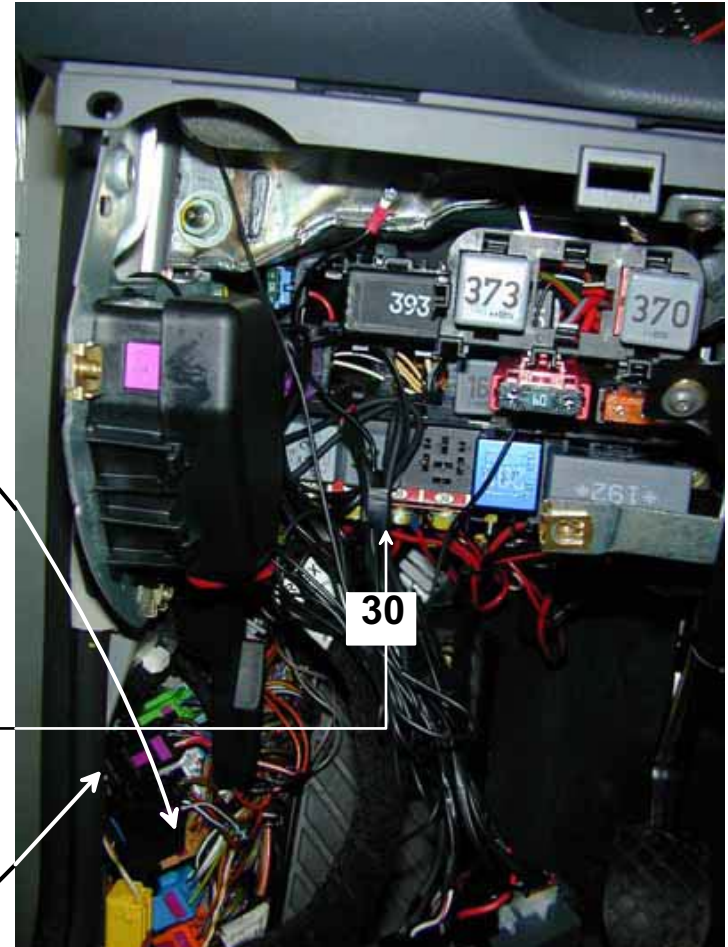

NB ! This installation diagram must only be used as a guideline for the installation. Equipment delivered with the car varies considerably from model to model and from market to market. Before starting the installation, be sure to check carefully the original diagram from the car manufacturer. DEFA A.S is not liable to compensate for possible damages that may occur due to faulty or insufficient installation manuals.

UNDER DASHBOARD DRIVER SIDE

REQUIRED:
 - Minimum Required Central Unit rev: F
 - Minimum Required SoftWare: 09-3

Date : 2006.02.16
 Rev : B
 Page: 1 of 2