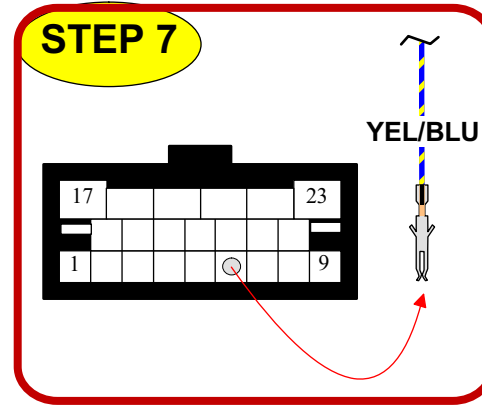

REQUIRED:
 - Central unit rev: C →
 - Car Specific Wire Harness (1 x 600617)

Attention ! This installation diagram must only be used as a guideline for the installation. Equipment delivered with the car varies considerably from model to model and from market to market. Before starting the installation, be sure to check carefully the original diagram from the car manufacturer. DEFA A.S is not liable to compensate for possible damages that may occur due to faulty or insufficient installation manuals.

Date : 03. 04. 25.
 Rev : A
 Page: 1 of 5.

BRN CONNECTOR

Attention! Only when using the DEFA remote control the connections on this page are needed.

STEP 10