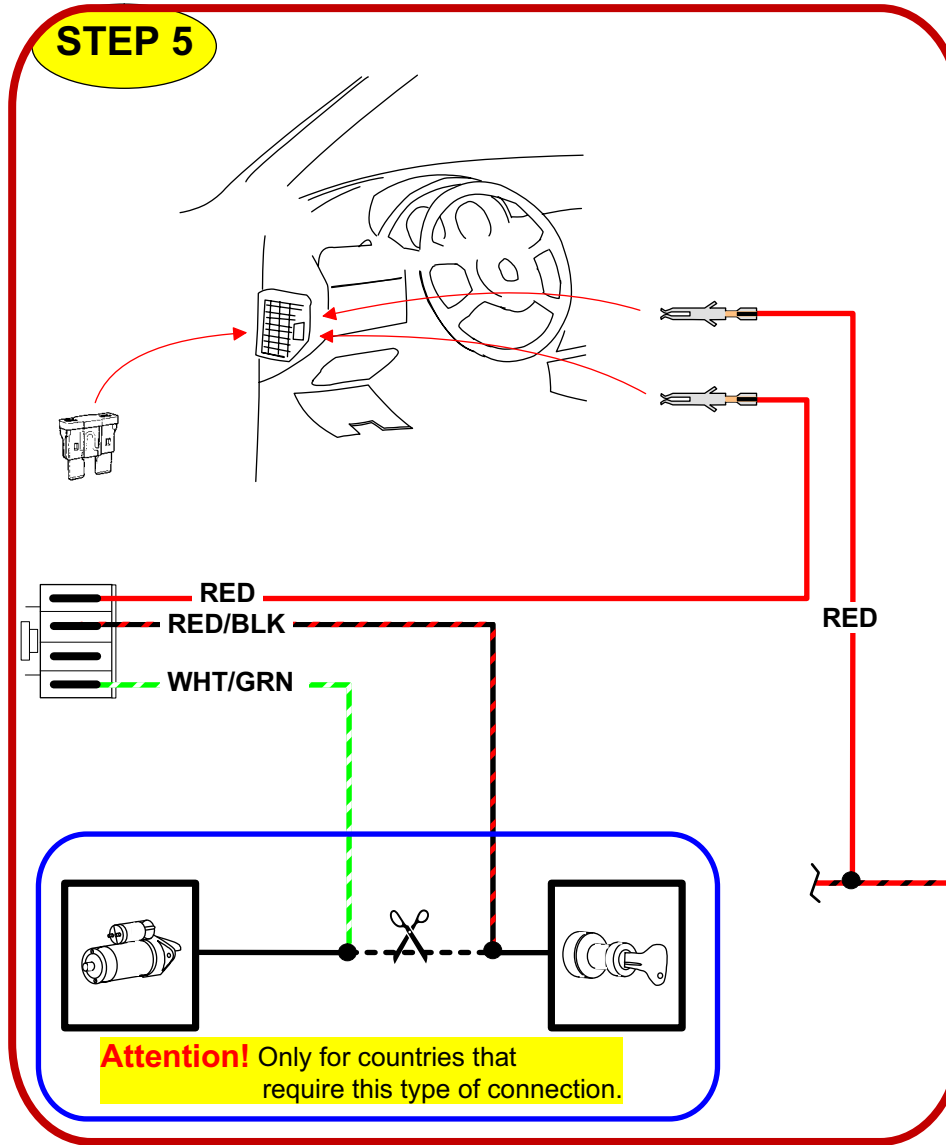

REQUIRED:
 - Central unit rev: C →
 - Car Specific Wire Harness (1 x 600617)

Attention ! This installation diagram must only be used as a guideline for the installation. Equipment delivered with the car varies considerably from model to model and from market to market. Before starting the installation, be sure to check carefully the original diagram from the car manufacturer. DEFA A.S is not liable to compensate for possible damages that may occur due to faulty or insufficient installation manuals.

Date : 03. 04. 25.
 Rev : A
 Page: 1 of 5.

BRN CONNECTOR

Attention! Only when using the DEFA remote control the connections on this page are needed.

STEP 10