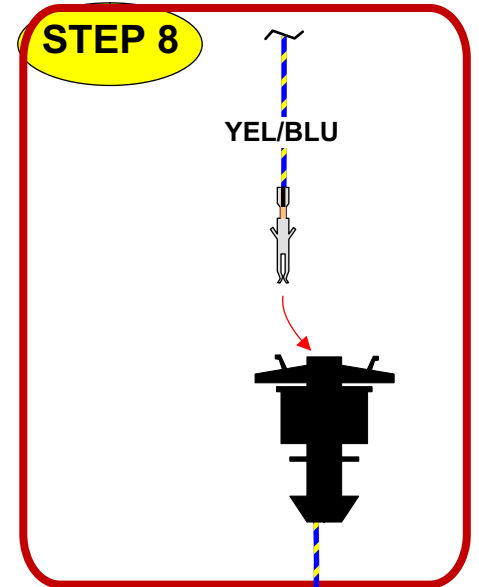

REQUIRED:
 - Central unit rev: C →
 - Car Specific Wire Harness (1 x 600617)

Attention ! This installation diagram must only be used as a guideline for the installation. Equipment delivered with the car varies considerably from model to model and from market to market. Before starting the installation, be sure to check carefully the original diagram from the car manufacturer. DEFA A.S is not liable to compensate for possible damages that may occur due to faulty or insufficient installation manuals.

Date : 03. 04. 25.
 Rev : A
 Page: 1 of 5.

BRN CONNECTOR

Attention! Only when using the DEFA remote control the connections on this page are needed.

STEP 10