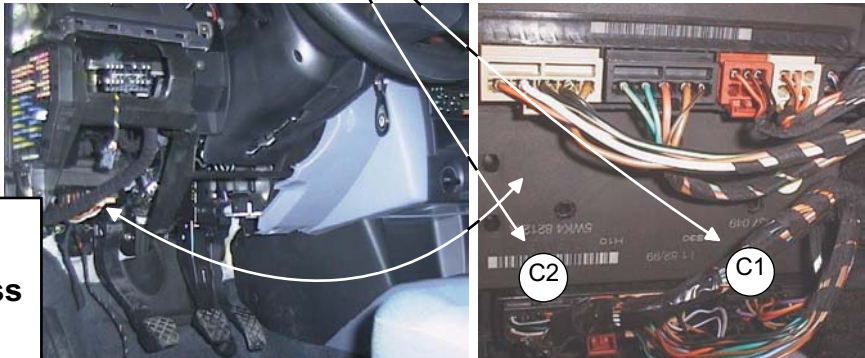

REQUIRED:
 - Central unit rev: C →
 - Car Specific Wire Harness (1 x 600617)

Attention ! This installation diagram must only be used as a guideline for the installation. Equipment delivered with the car varies considerably from model to model and from market to market. Before starting the installation, be sure to check carefully the original diagram from the car manufacturer. DEFA A.S is not liable to compensate for possible damages that may occur due to faulty or insufficient installation manuals.

Date : 03. 04. 25.
 Rev : A
 Page: 1 of 5.

BRN CONNECTOR

Attention! Only when using the DEFA remote control the connections on this page are needed.

STEP 10