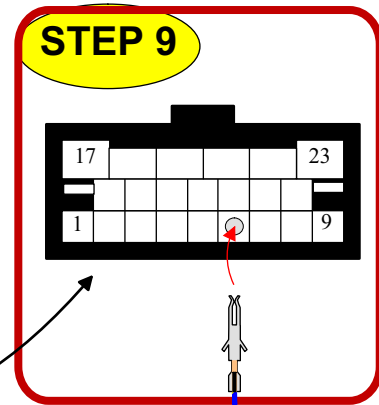

REQUIRED:
 - Central unit rev: C →
 - Car Specific Wire Harness (1 x 600617)

Attention ! This installation diagram must only be used as a guideline for the installation. Equipment delivered with the car varies considerably from model to model and from market to market. Before starting the installation, be sure to check carefully the original diagram from the car manufacturer. DEFA A.S is not liable to compensate for possible damages that may occur due to faulty or insufficient installation manuals.

Date : 03. 04. 25.
 Rev : A
 Page: 1 of 5.

BRN CONNECTOR

Attention! Only when using the DEFA remote control the connections on this page are needed.

STEP 10