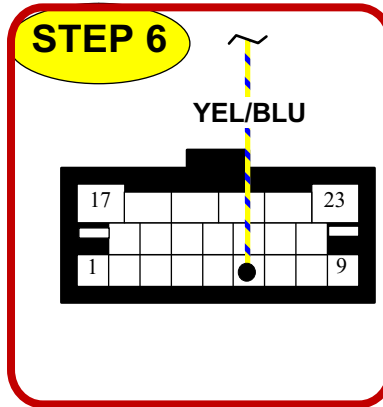

REQUIRED:
 - Central unit rev: C →
 - Car Specific Wire Harness (1 x 600617)

Attention ! This installation diagram must only be used as a guideline for the installation. Equipment delivered with the car varies considerably from model to model and from market to market. Before starting the installation, be sure to check carefully the original diagram from the car manufacturer. DEFA A.S is not liable to compensate for possible damages that may occur due to faulty or insufficient installation manuals.

Date : 03. 04. 25.
 Rev : A
 Page: 1 of 5.

BRN CONNECTOR

Attention! Only when using the DEFA remote control the connections on this page are needed.

STEP 10