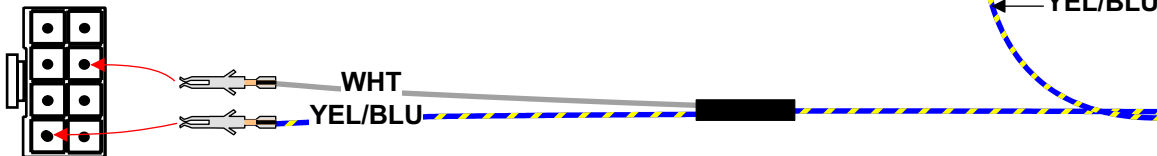

REQUIRED:
 - Central unit rev: C →
 - Car Specific Wire Harness (1 x 600617)

Attention ! This installation diagram must only be used as a guideline for the installation. Equipment delivered with the car varies considerably from model to model and from market to market. Before starting the installation, be sure to check carefully the original diagram from the car manufacturer. DEFA A.S is not liable to compensate for possible damages that may occur due to faulty or insufficient installation manuals.

Date : 03. 04. 25.
 Rev : A
 Page: 1 of 5.

BRN CONNECTOR

Attention! Only when using the DEFA remote control the connections on this page are needed.

STEP 10