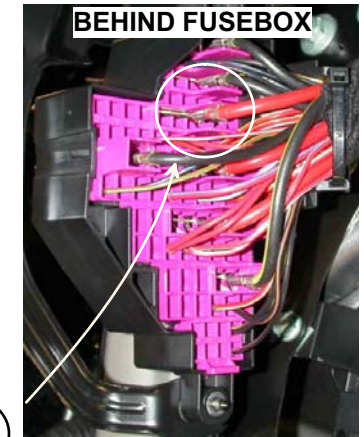

NOTE:
SIDE DIRECTION INDICATORS ARE NOT CONNECTED!

REQUIRED:
- Minimum Required Central unit rev: H
- Minimum Required SoftWare: 07
- Diodes (1 X 600535)

Date : 2005.07.25
Rev : A
Page: 1 of 2