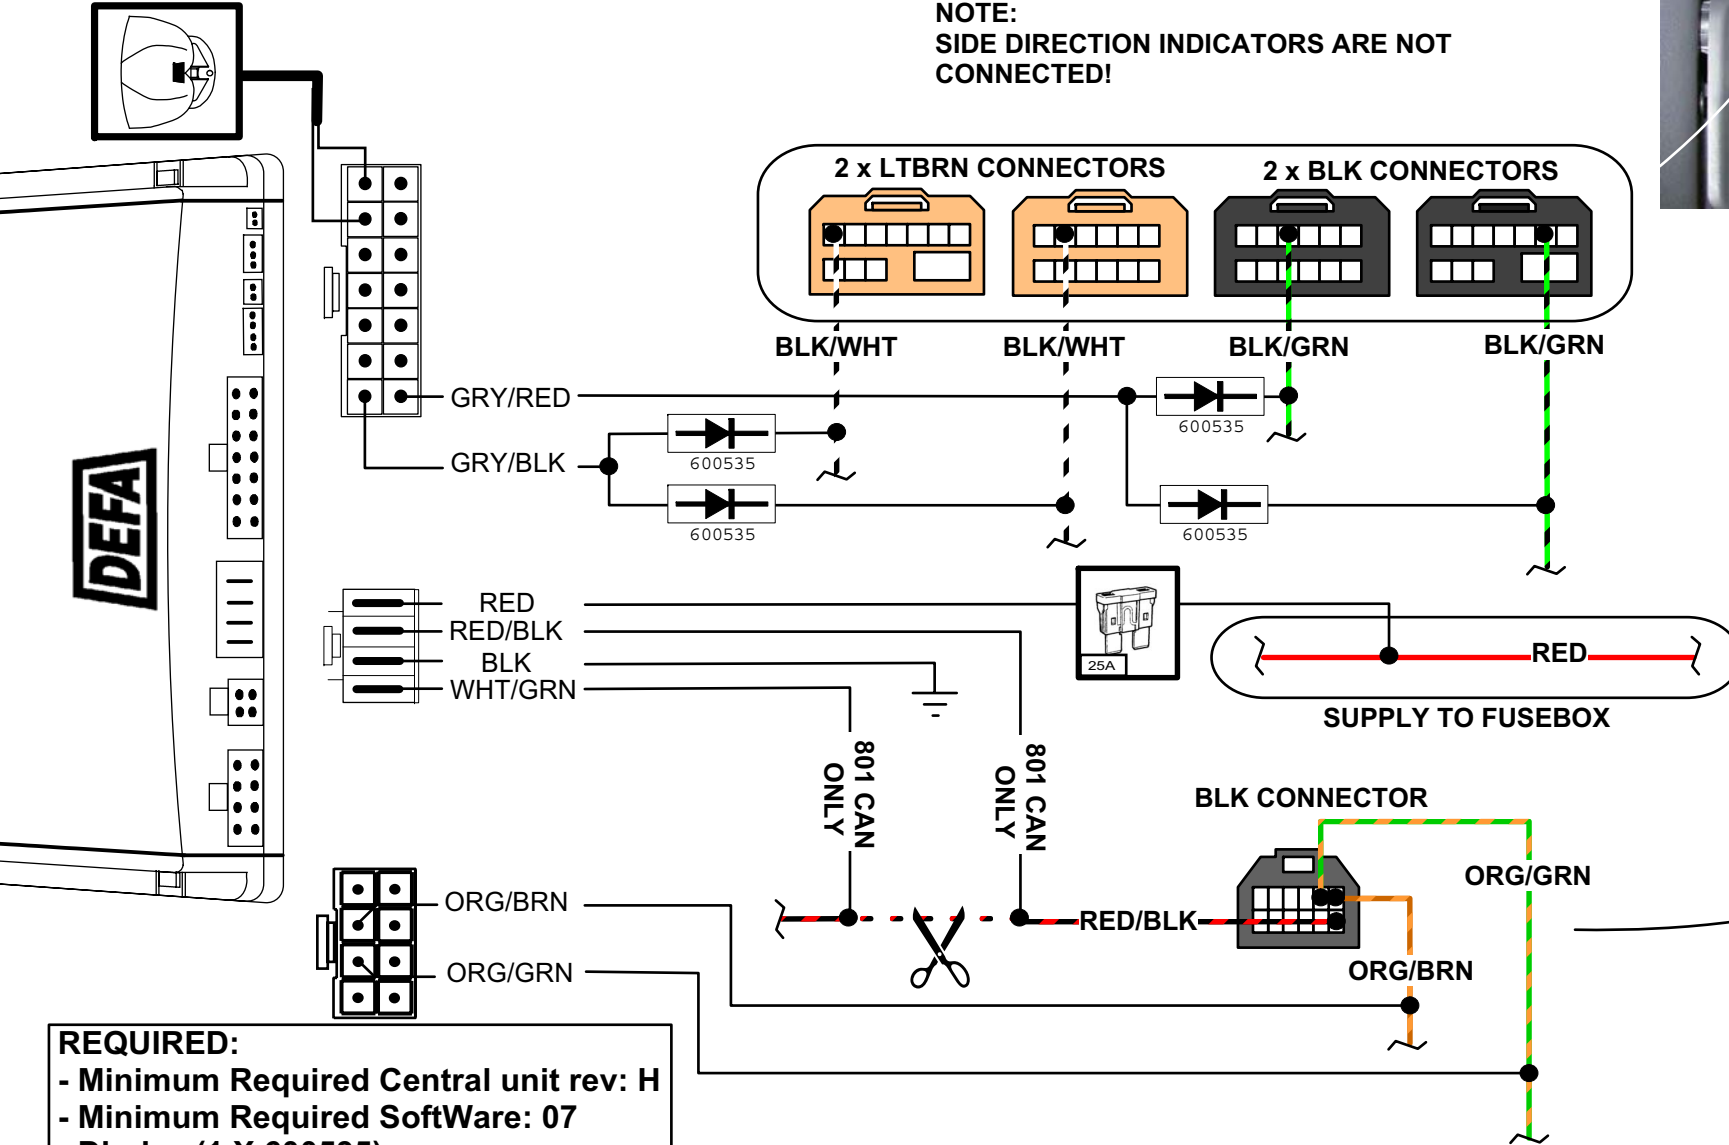

NB ! This installation diagram must only be used as a guideline for the installation. Equipment delivered with the car varies considerably from model to model and from market to market. Before starting the installation, be sure to check carefully the original diagram from the car manufacturer. DEFA A.S is not liable to compensate for possible damages that may occur due to faulty or insufficient installation manuals.

NOTE:
SIDE DIRECTION INDICATORS ARE NOT CONNECTED!

REQUIRED:
- Minimum Required Central unit rev: H
- Minimum Required SoftWare: 07
- Diodes (1 X 600535)

Date : 2005.07.25
Rev : A
Page: 1 of 2