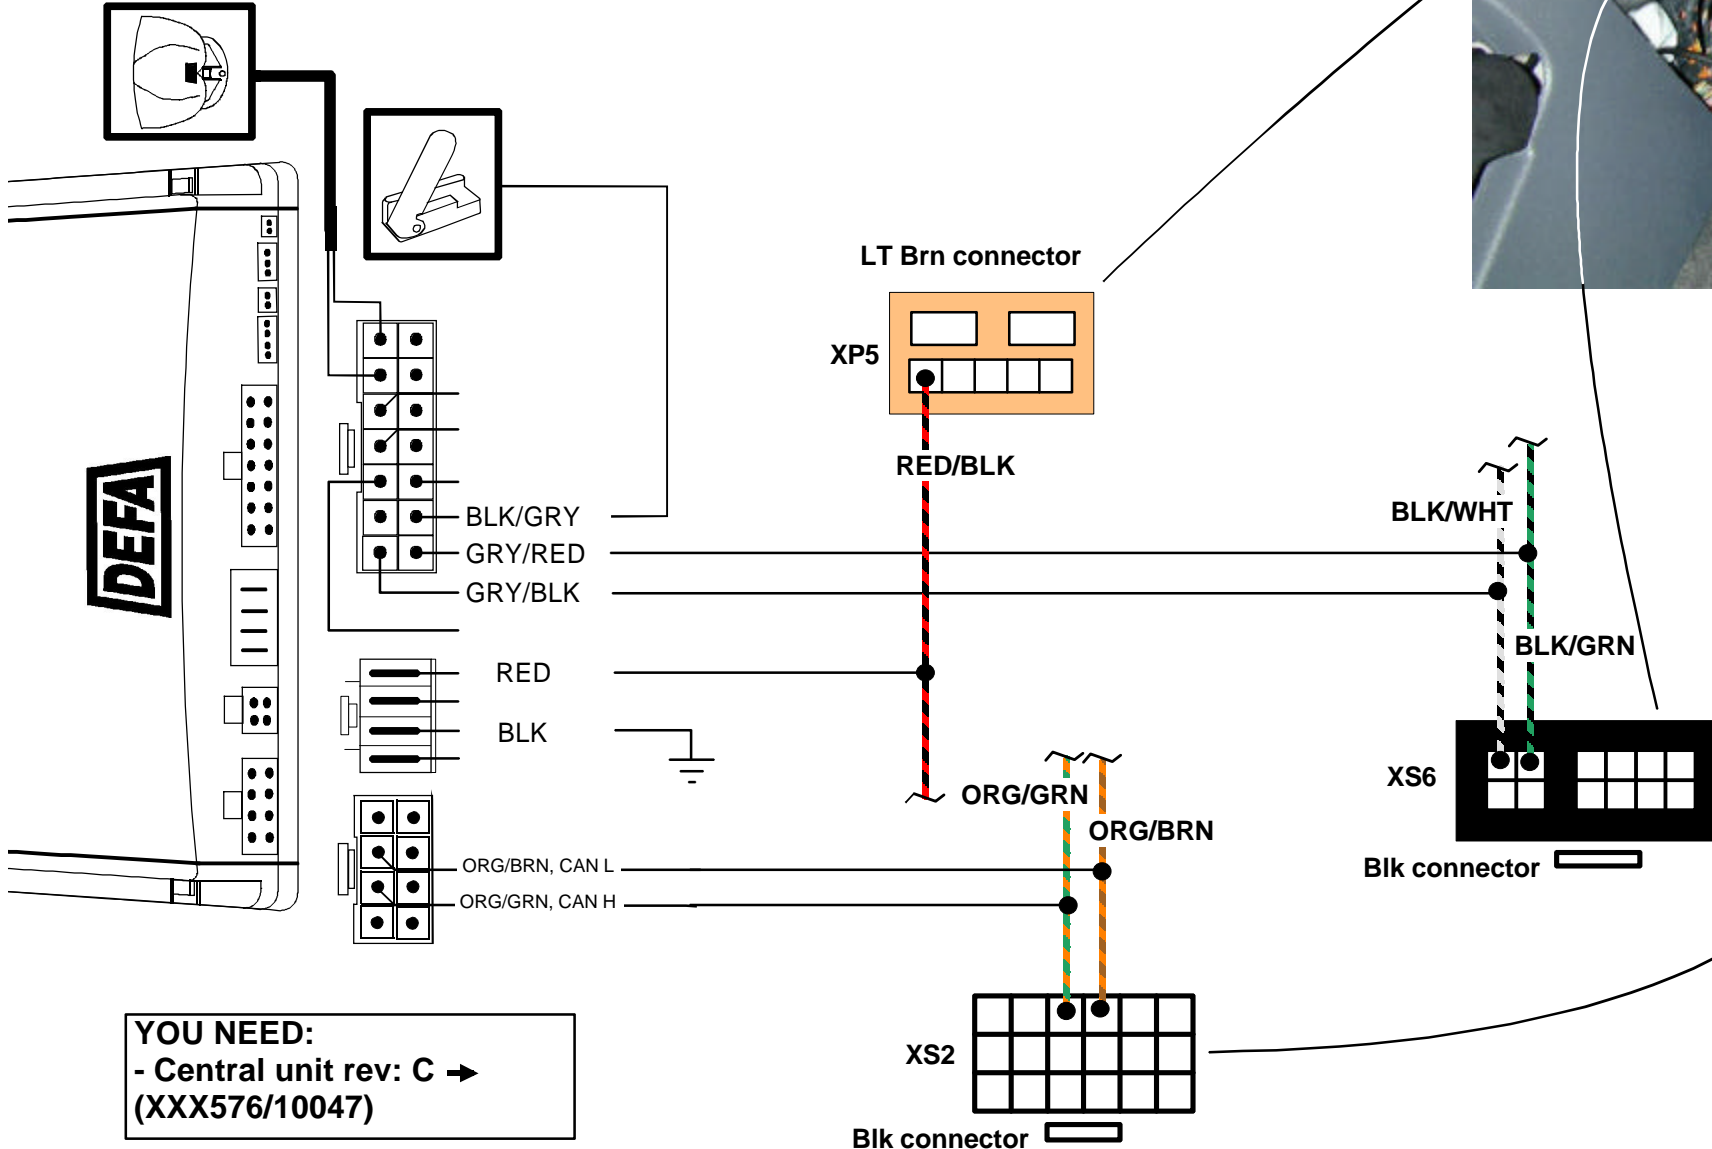

NB ! This installation diagram must only be used as a guideline for the installation. Equipment delivered with the car varies considerably from model to model and from market to market. Before starting the installation, be sure to check carefully the original diagram from the car manufacturer. DEFA A.S is not liable to compensate for possible damages that may occur due to faulty or insufficient installation manuals.

YOU NEED:
- Central unit rev: C →
(XXX576/10047)

Date : Jun. 13. 02.
Rev : A
Page: 1 of 2.