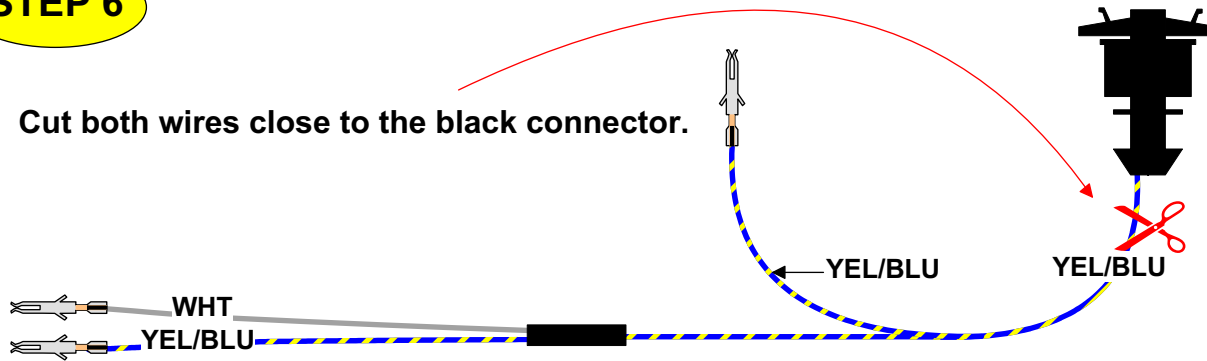

REQUIRED:

- Central unit rev: C →
- Car Specific Wire Harness (1 x 600617)

Attention ! This installation diagram must only be used as a guideline for the installation. Equipment delivered with the car varies considerably from model to model and from market to market. Before starting the installation, be sure to check carefully the original diagram from the car manufacturer. DEFA A.S is not liable to compensate for possible damages that may occur due to faulty or insufficient installation manuals.

Date : 03. 06. 05.
Rev : A
Page: 1 of 5.

Attention! Only for countries that require this type of connection.

Attention! Only when using the DEFA remote control the connections on this page are needed.

STEP 6

Cut both wires close to the black connector.

STEP 7

STEP 8