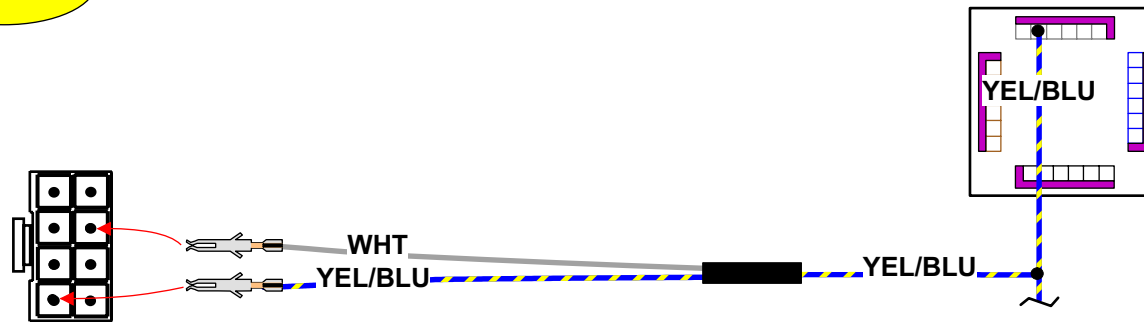

REQUIRED:

- Central unit rev: C →
- Car Specific Wire Harness (1 x 600617)

Attention ! This installation diagram must only be used as a guideline for the installation. Equipment delivered with the car varies considerably from model to model and from market to market. Before starting the installation, be sure to check carefully the original diagram from the car manufacturer. DEFA A.S is not liable to compensate for possible damages that may occur due to faulty or insufficient installation manuals.

Date : 03. 06. 05.
Rev : A
Page: 1 of 5.

Attention! Only for countries that require this type of connection.

Attention! Only when using the DEFA remote control the connections on this page are needed.

STEP 6

Cut both wires close to the black connector.

STEP 7

STEP 8