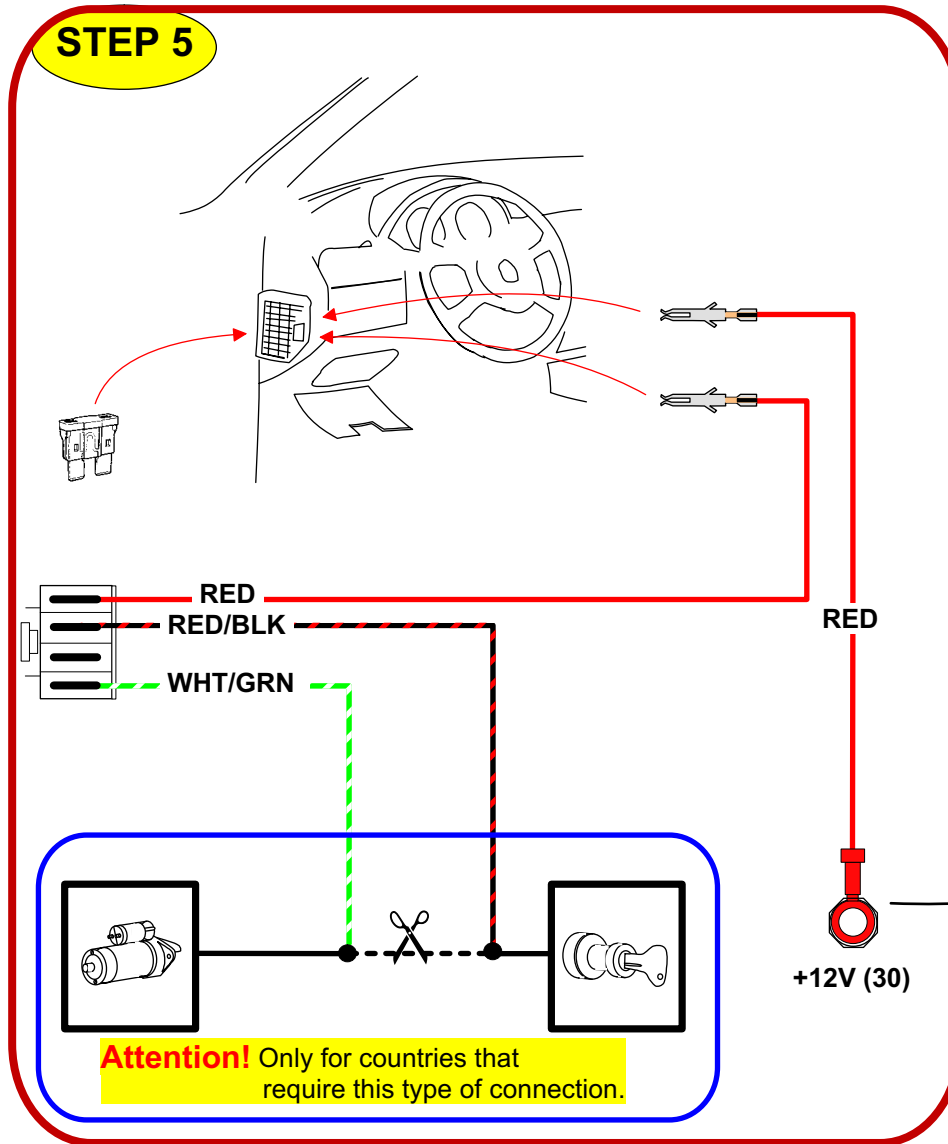

REQUIRED:

- Central unit rev: C →
- Car Specific Wire Harness (1 x 600617)

Attention ! This installation diagram must only be used as a guideline for the installation. Equipment delivered with the car varies considerably from model to model and from market to market. Before starting the installation, be sure to check carefully the original diagram from the car manufacturer. DEFA A.S is not liable to compensate for possible damages that may occur due to faulty or insufficient installation manuals.

Date : 03. 06. 05.
Rev : A
Page: 1 of 5.

Attention! Only for countries that require this type of connection.

Attention! Only when using the DEFA remote control the connections on this page are needed.

STEP 6

Cut both wires close to the black connector.

STEP 7

STEP 8