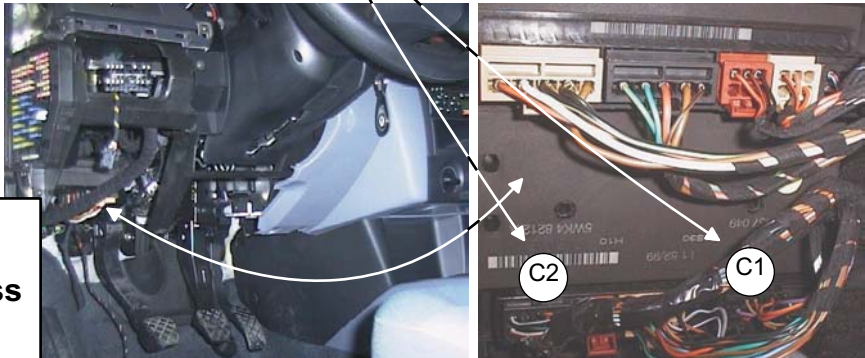

REQUIRED:

- Central unit rev: C →
- Car Specific Wire Harness (1 x 600617)

Attention ! This installation diagram must only be used as a guideline for the installation. Equipment delivered with the car varies considerably from model to model and from market to market. Before starting the installation, be sure to check carefully the original diagram from the car manufacturer. DEFA A.S is not liable to compensate for possible damages that may occur due to faulty or insufficient installation manuals.

Date : 03. 06. 05.
Rev : A
Page: 1 of 5.

Attention! Only for countries that require this type of connection.

Attention! Only when using the DEFA remote control the connections on this page are needed.

STEP 6

Cut both wires close to the black connector.

STEP 7

STEP 8