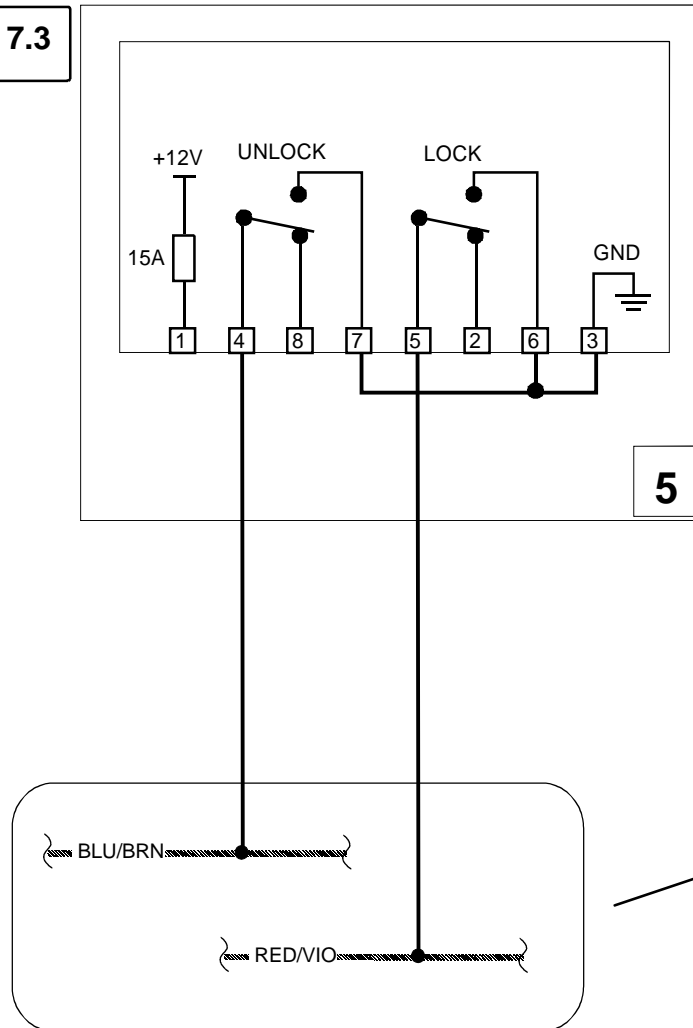

UNDER DRIVERS SEAT.
THERE ARE MORE THAN ONE BLK/GRN
CABEL AT THIS LOCATION.

UNDER DRIVERS SEAT.

LEFT KICK PANEL
DRIVERS SIDE.

UNDER DASH RELAYBOX.
DRIVERS SIDE.

Prog. nr. : 7.3

TO ACTIVATE DEADLOCK PUSH A-BUTTON TWICE.