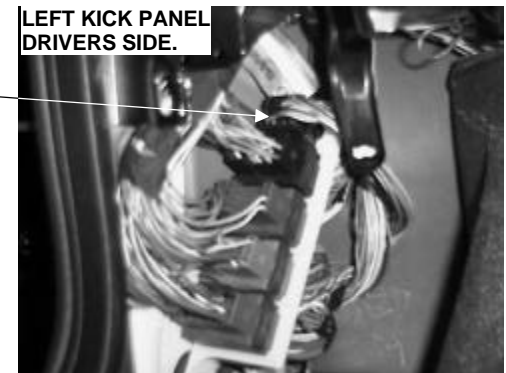

UNDER DRIVERS SEAT.
THERE ARE MORE THAN ONE BLK/GRN
CABEL AT THIS LOCATION.

UNDER DRIVERS SEAT.

LEFT KICK PANEL
DRIVERS SIDE.

UNDER DASH RELAYBOX.
DRIVERS SIDE.

Prog. nr. : 7.3

TO ACTIVATE DEADLOCK PUSH A-BUTTON TWICE.