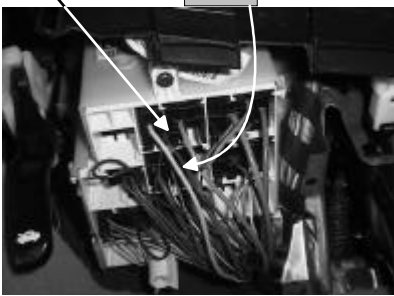

UNDER DRIVERS SEAT.
THERE ARE MORE THAN ONE BLK/GRN
CABEL AT THIS LOCATION.

UNDER DRIVERS SEAT.

LEFT KICK PANEL
DRIVERS SIDE.

UNDER DASH RELAYBOX.
DRIVERS SIDE.

Prog. nr. : 7.3

TO ACTIVATE DEADLOCK PUSH A-BUTTON TWICE.