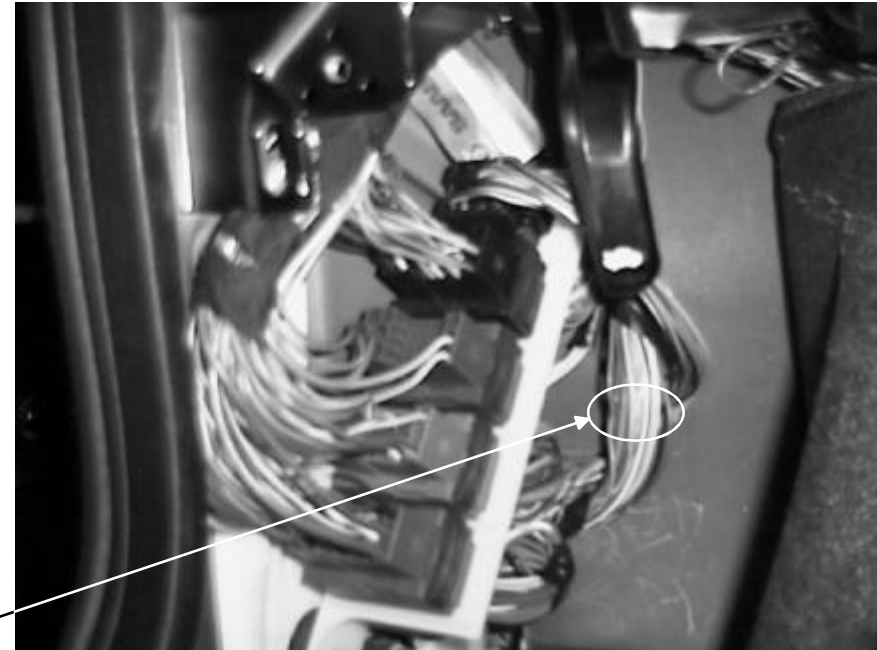

UNDER DRIVERS SEAT.
THERE ARE MORE THAN ONE BLK/GRN
CABEL AT THIS LOCATION.

UNDER DRIVERS SEAT.

LEFT KICK PANEL
DRIVERS SIDE.

UNDER DASH RELAYBOX.
DRIVERS SIDE.

Prog. nr. : 7.3

TO ACTIVATE DEADLOCK PUSH A-BUTTON TWICE.