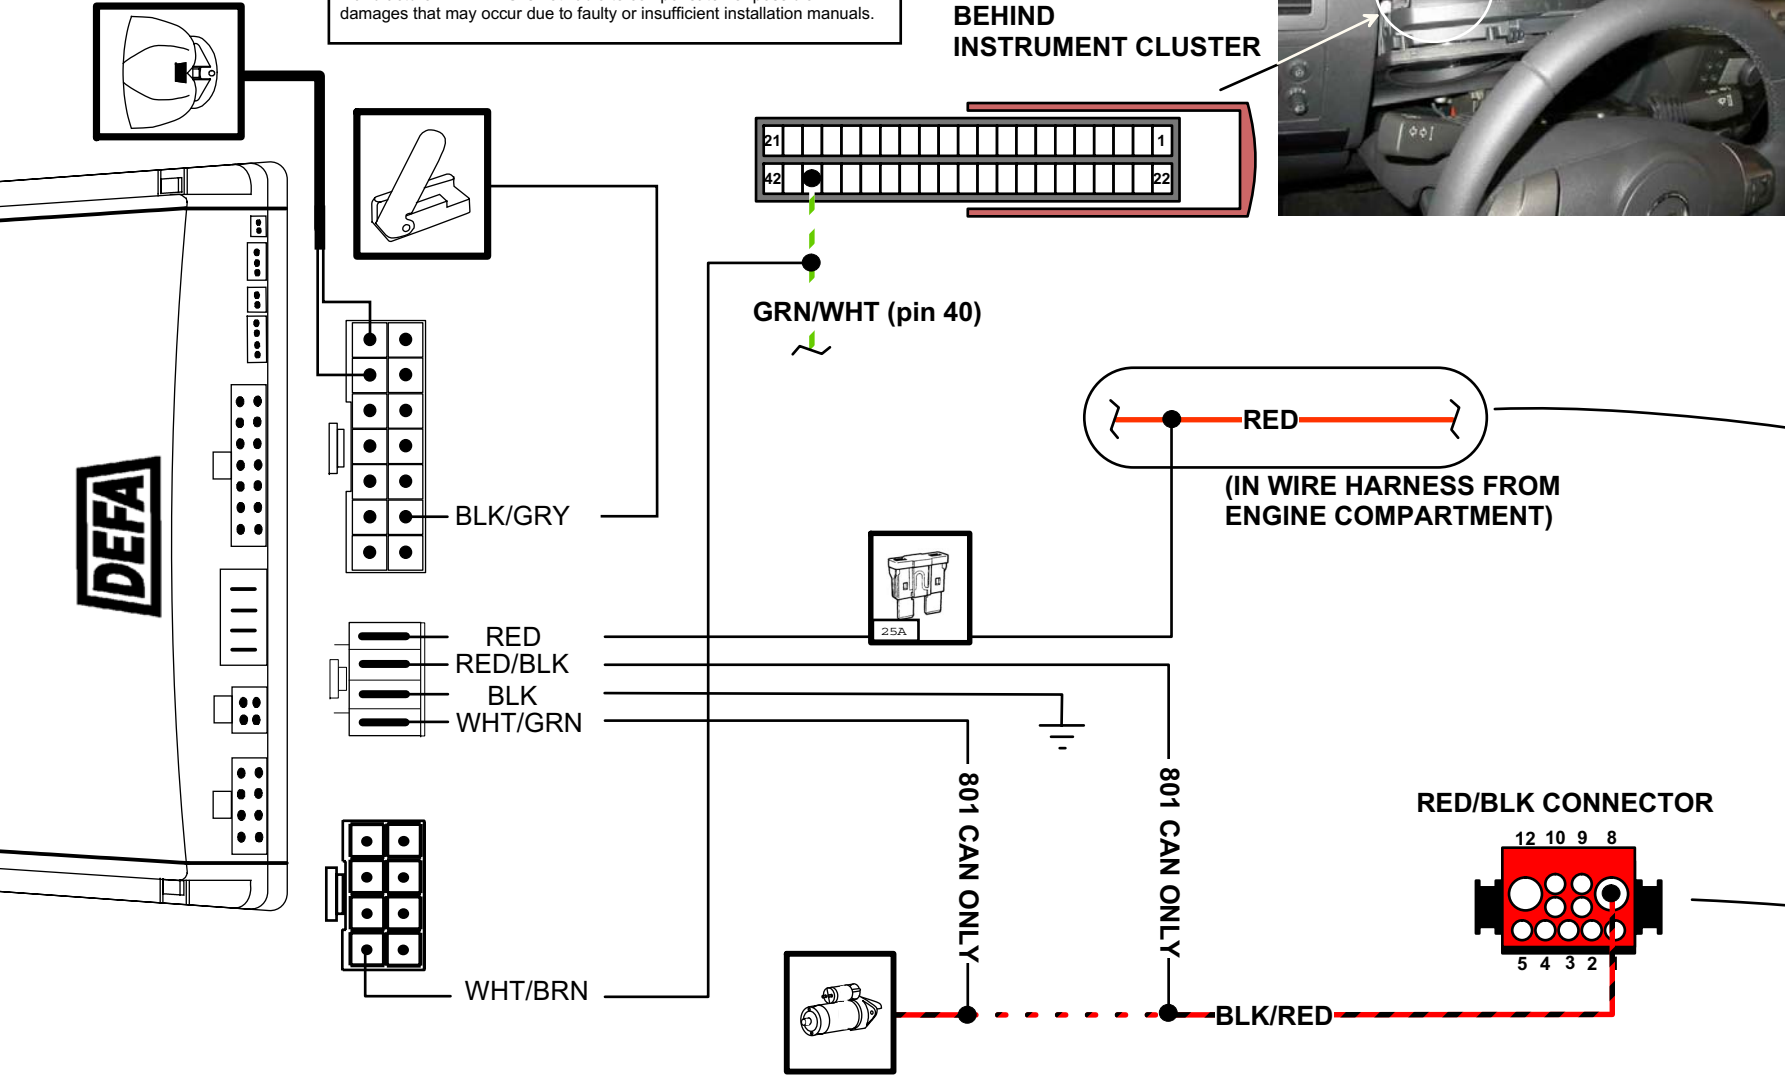

NB ! This installation diagram must only be used as a guideline for the installation. Equipment delivered with the car varies considerably from model to model and from market to market. Before starting the installation, be sure to check carefully the original diagram from the car manufacturer. DEFA AS is not liable to compensate for possible damages that may occur due to faulty or insufficient installation manuals.

REQUIRED:
- Minimum Required Central unit rev: H
- Minimum software rev: 02-1

Level nr. 3.