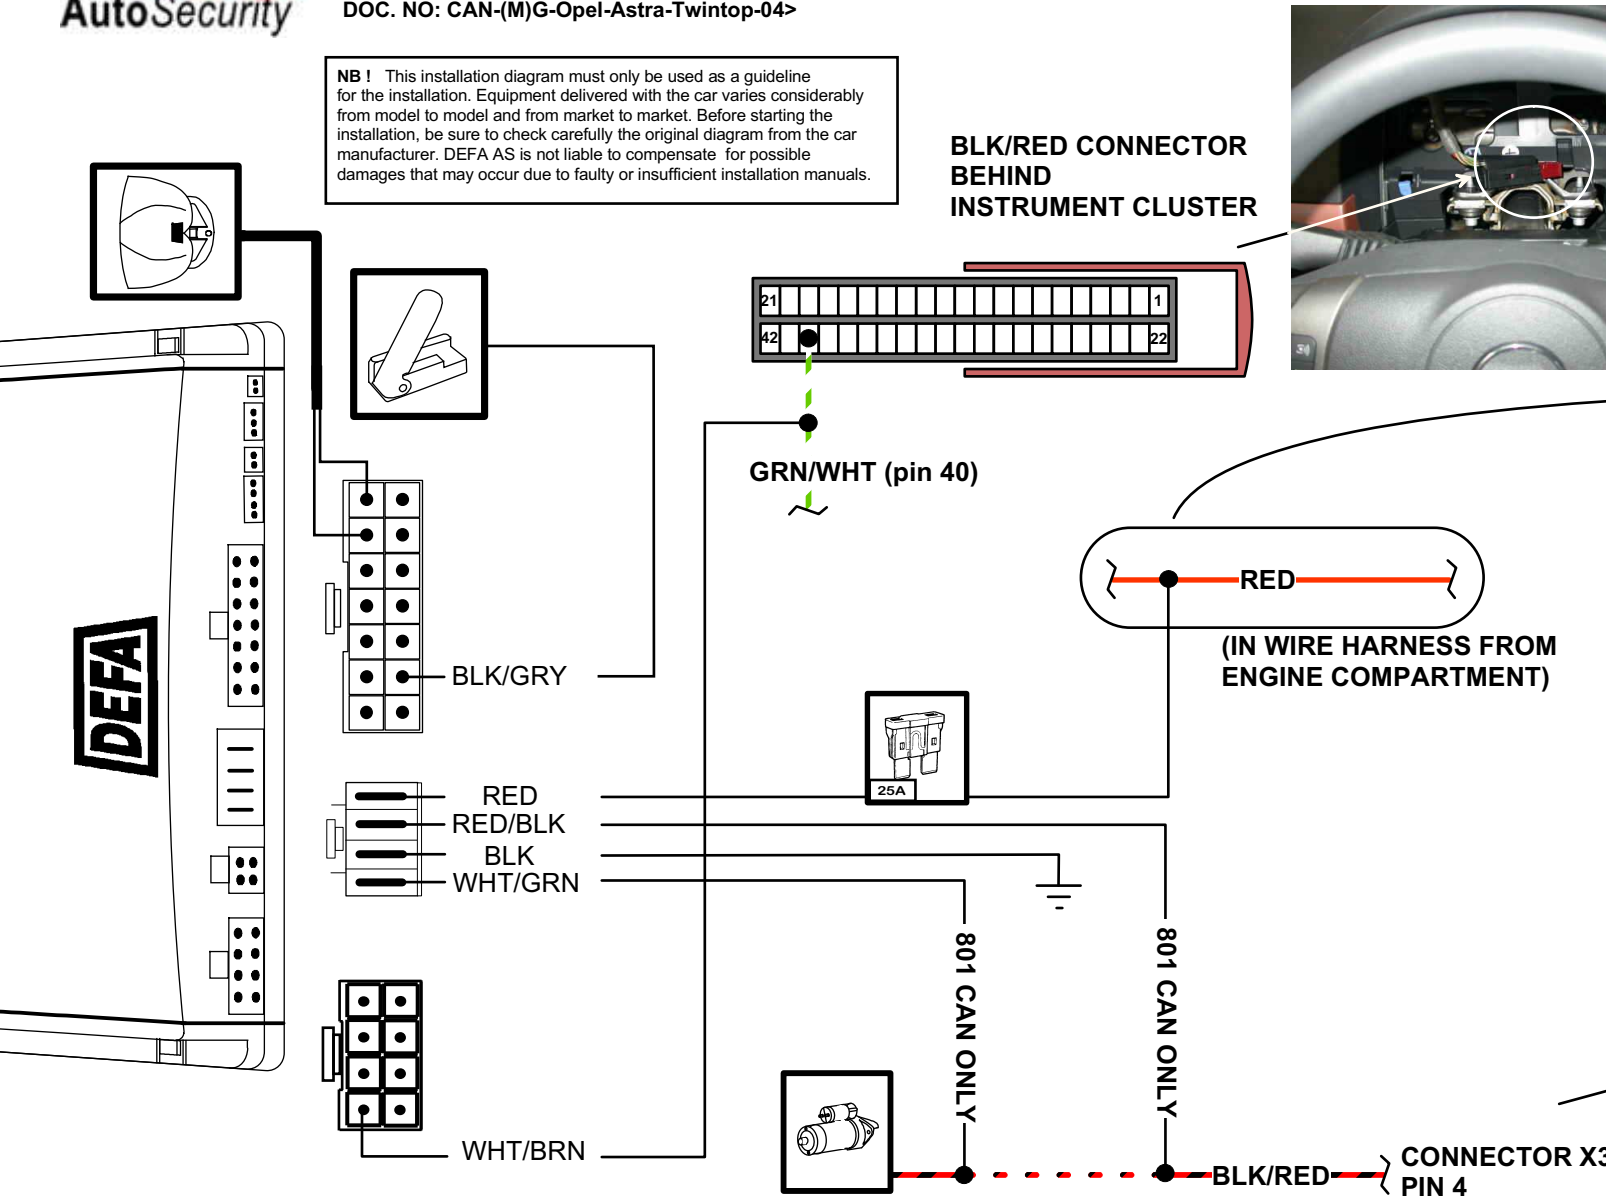

NB! This installation diagram must only be used as a guideline for the installation. Equipment delivered with the car varies considerably from model to model and from market to market. Before starting the installation, be sure to check carefully the original diagram from the car manufacturer. DEFA AS is not liable to compensate for possible damages that may occur due to faulty or insufficient installation manuals.

REQUIRED:
- Minimum central unit rev. required :J
- Software rev. required : Special-A2

Date : 2007.01.23
Rev : A
Page: 1 of 3

Level nr. 3.