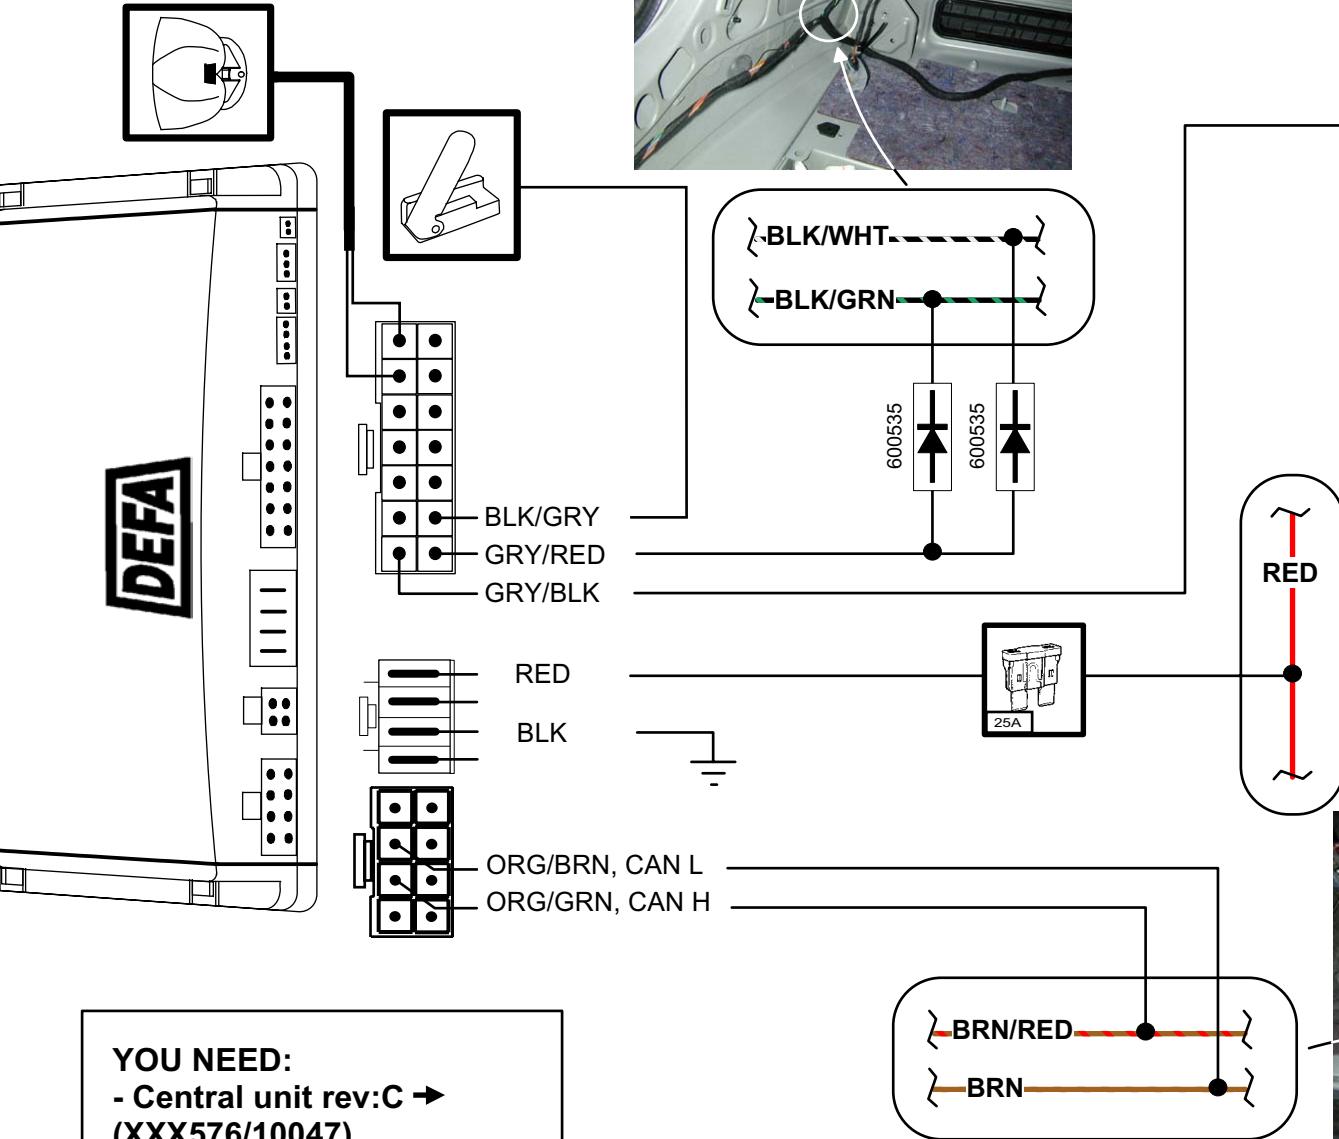

**NB !** This installation diagram must only be used as a guideline for the installation. Equipment delivered with the car varies considerably from model to model and from market to market. Before starting the installation, be sure to check carefully the original diagram from the car manufacturer. DEFA A.S is not liable to compensate for possible damages that may occur due to faulty or insufficient installation manuals.

**YOU NEED:**  
 - Central unit rev:C →  
 (XXX576/10047)  
 - 1X diode (600535)