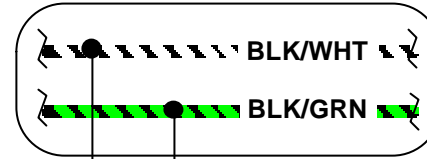

BLK/GRY  
GRY/RED  
GRY/BLK

RED  
BLK

ORG/BRN, CAN L  
ORG/GRN, CAN H

**YOU NEED:**  
- 4 diodes ( 600535 )

**NB !** This installation diagram must only be used as a guideline for the installation. Equipment delivered with the car varies considerably from model to model and from market to market. Before starting the installation, be sure to check carefully the original diagram from the car manufacturer. DEFA A.S is not liable to compensate for possible damages that may occur due to faulty or insufficient installation manuals.