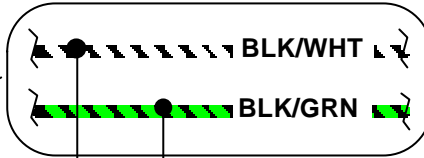

BLK/GRY  
GRY/RED  
GRY/BLK

RED  
BLK

ORG/BRN, CAN L  
ORG/GRN, CAN H

**YOU NEED:**  
- 4 diodes ( 600535 )

**NB !** This installation diagram must only be used as a guideline for the installation. Equipment delivered with the car varies considerably from model to model and from market to market. Before starting the installation, be sure to check carefully the original diagram from the car manufacturer. DEFA A.S is not liable to compensate for possible damages that may occur due to faulty or insufficient installation manuals.