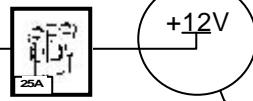

BLK/GRY  
GRY/RED  
GRY/BLK

RED  
BLK

ORG/BRN, CAN L  
ORG/GRN, CAN H

**YOU NEED:**  
- 4 diodes ( 600535 )

**NB !** This installation diagram must only be used as a guideline for the installation. Equipment delivered with the car varies considerably from model to model and from market to market. Before starting the installation, be sure to check carefully the original diagram from the car manufacturer. DEFA A.S is not liable to compensate for possible damages that may occur due to faulty or insufficient installation manuals.