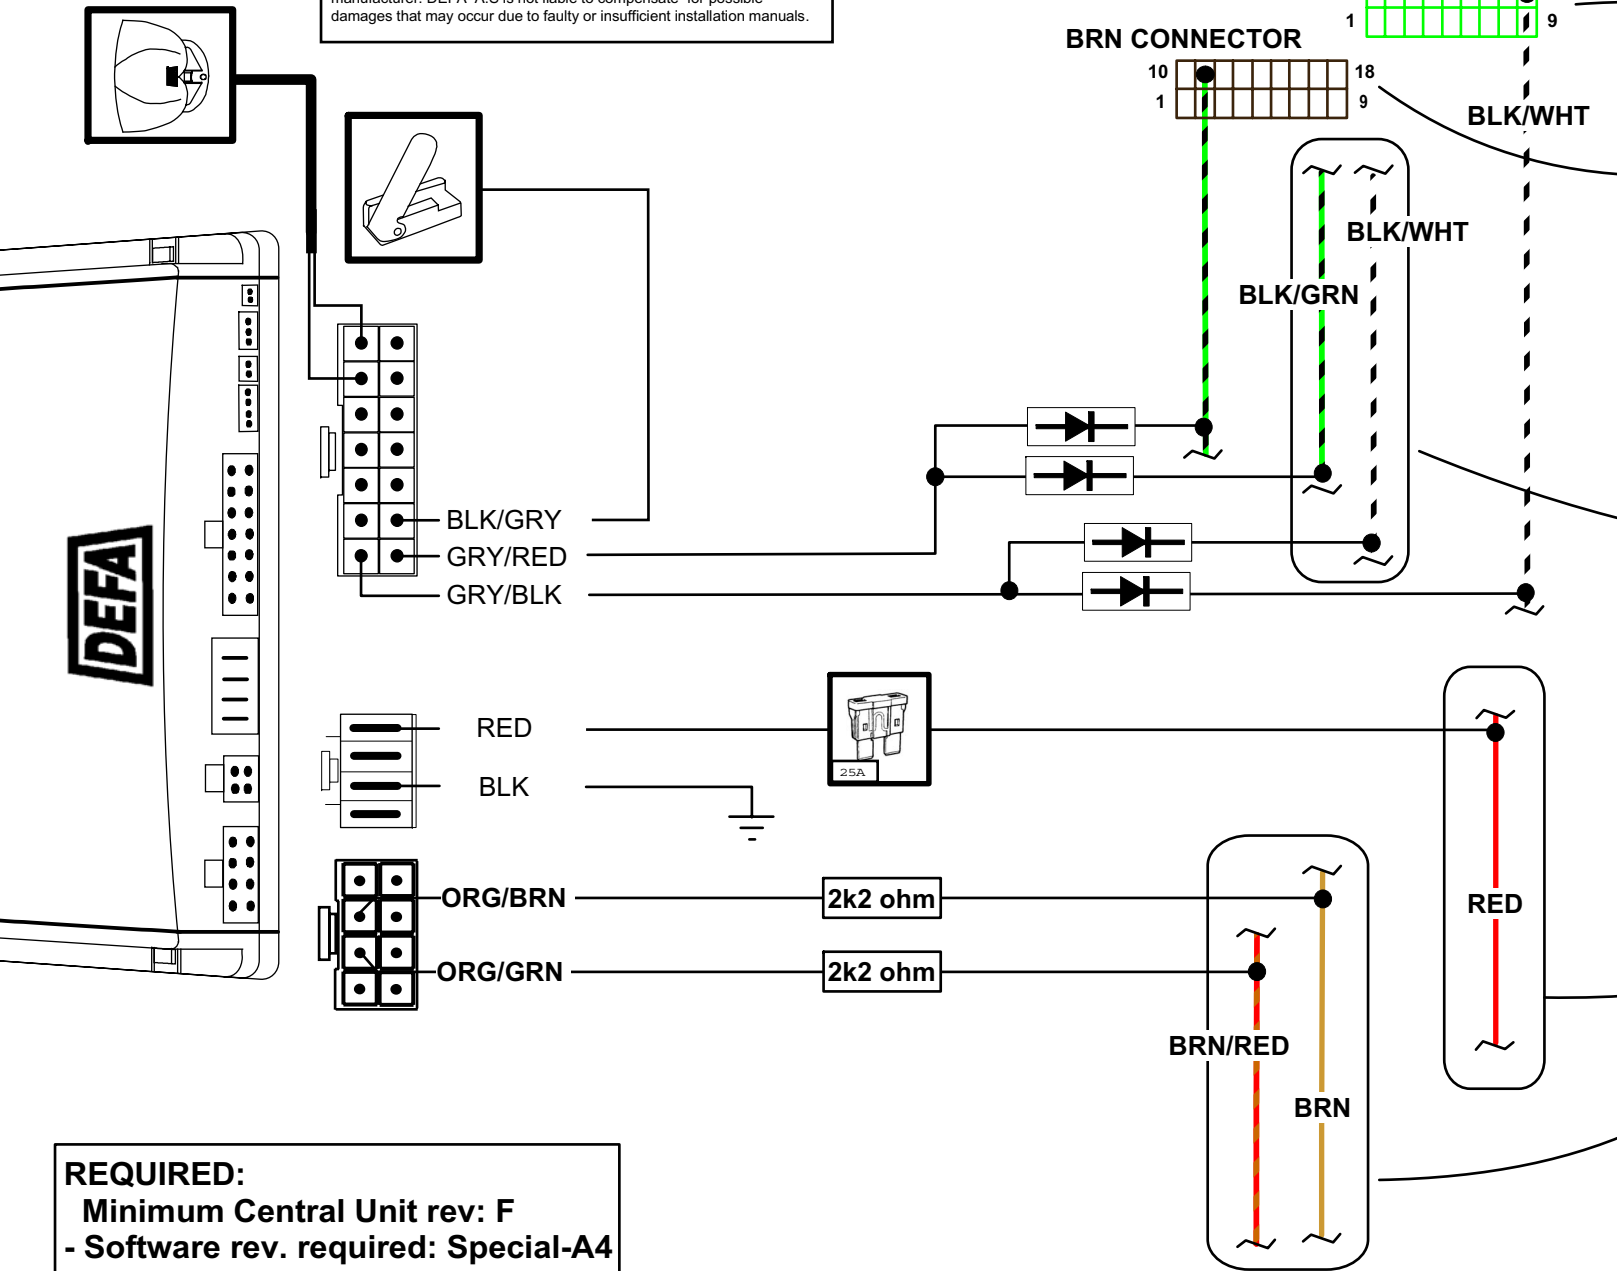

NB ! This installation diagram must only be used as a guideline for the installation. Equipment delivered with the car varies considerably from model to model and from market to market. Before starting the installation, be sure to check carefully the original diagram from the car manufacturer. DEFA A.S is not liable to compensate for possible damages that may occur due to faulty or insufficient installation manuals.

REQUIRED:
Minimum Central Unit rev: F
- Software rev. required: Special-A4

Date : 2007. 06. 21
Rev : A
Page: 1 of 2

Level nr. 3.