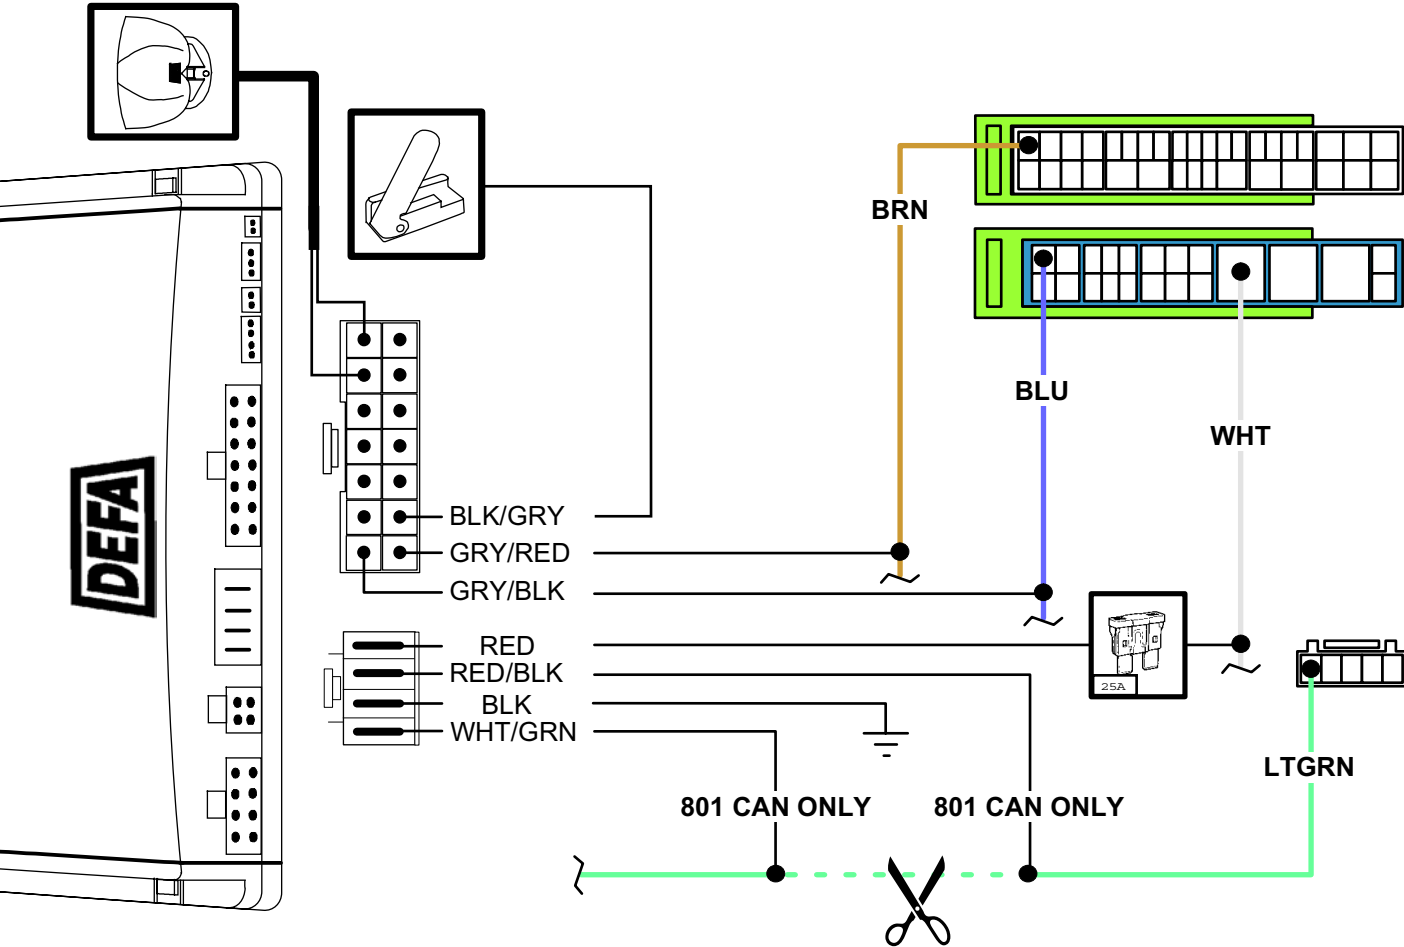

NB ! This installation diagram must only be used as a guideline for the installation. Equipment delivered with the car varies considerably from model to model and from market to market. Before starting the installation, be sure to check carefully the original diagram from the car manufacturer. DEFA A.S is not liable to compensate for possible damages that may occur due to faulty or insufficient installation manuals.

REQUIRED:

- Minimum Required Central Unit rev: H
- Minimum Required SoftWare: 09-2

 For hardware rev. J and later !
Programming:
 - PROG NR: 8.2.
 - PROG NR: 15.1.

Date : 2006.02.06
 Rev : A
 Page: 2 of 3