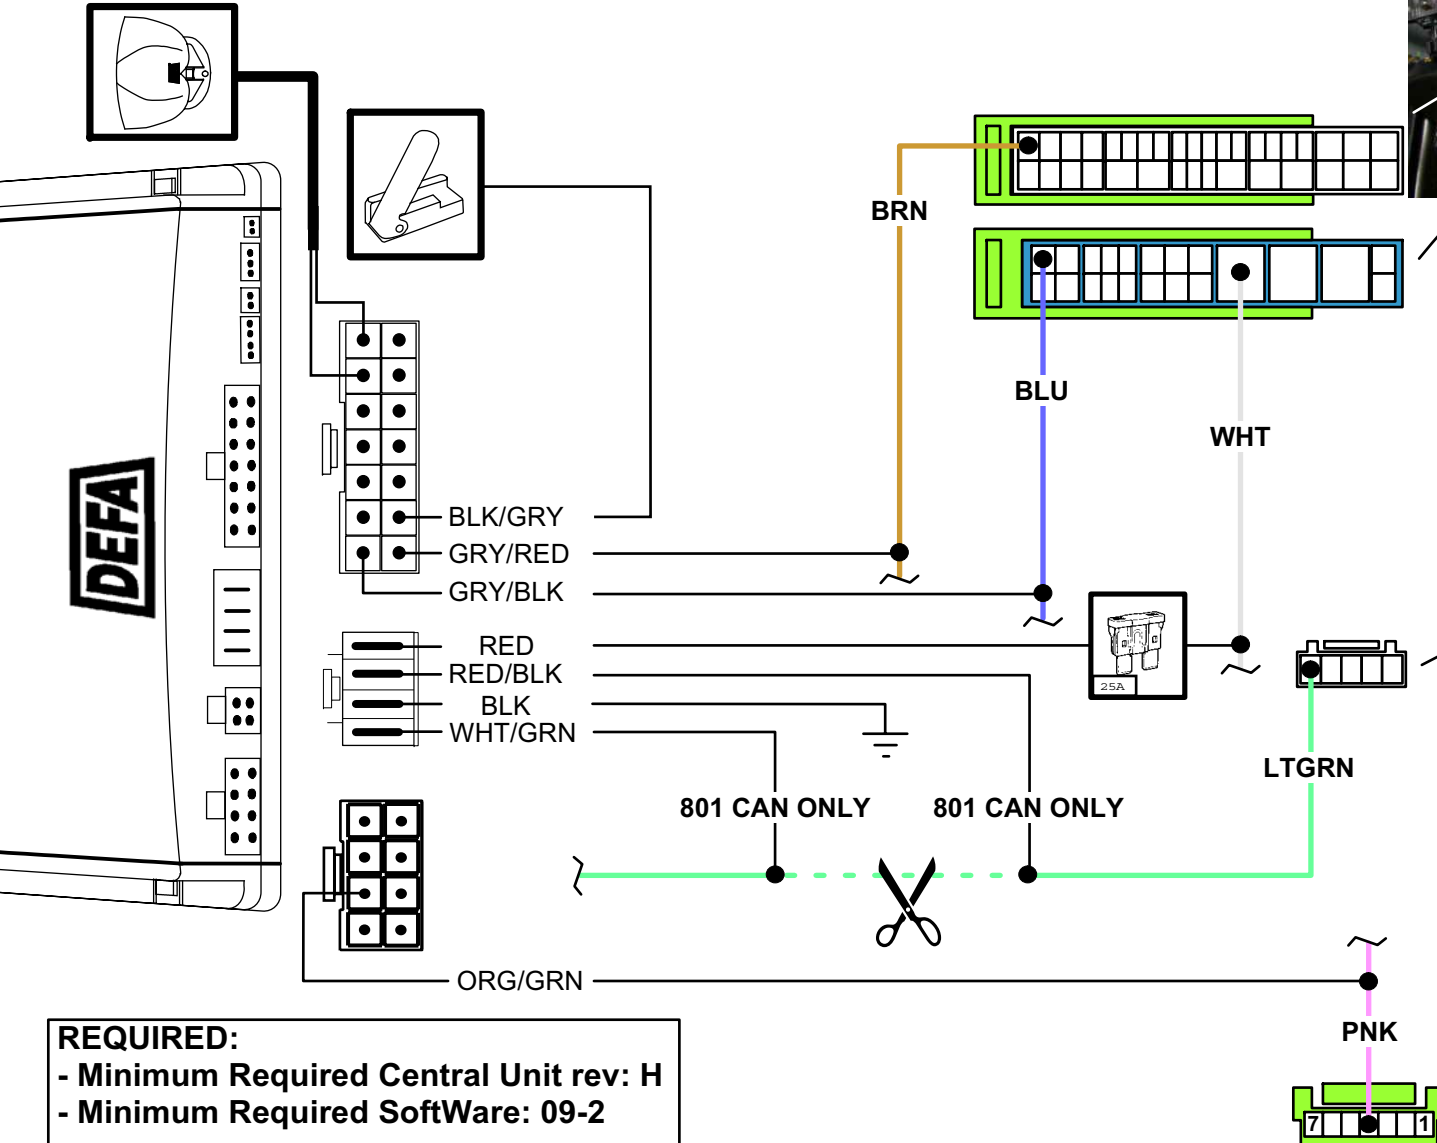

**NB !** This installation diagram must only be used as a guideline for the installation. Equipment delivered with the car varies considerably from model to model and from market to market. Before starting the installation, be sure to check carefully the original diagram from the car manufacturer. DEFA A.S is not liable to compensate for possible damages that may occur due to faulty or insufficient installation manuals.

**REQUIRED:**  
 - Minimum Required Central Unit rev: H  
 - Minimum Required SoftWare: 09-2