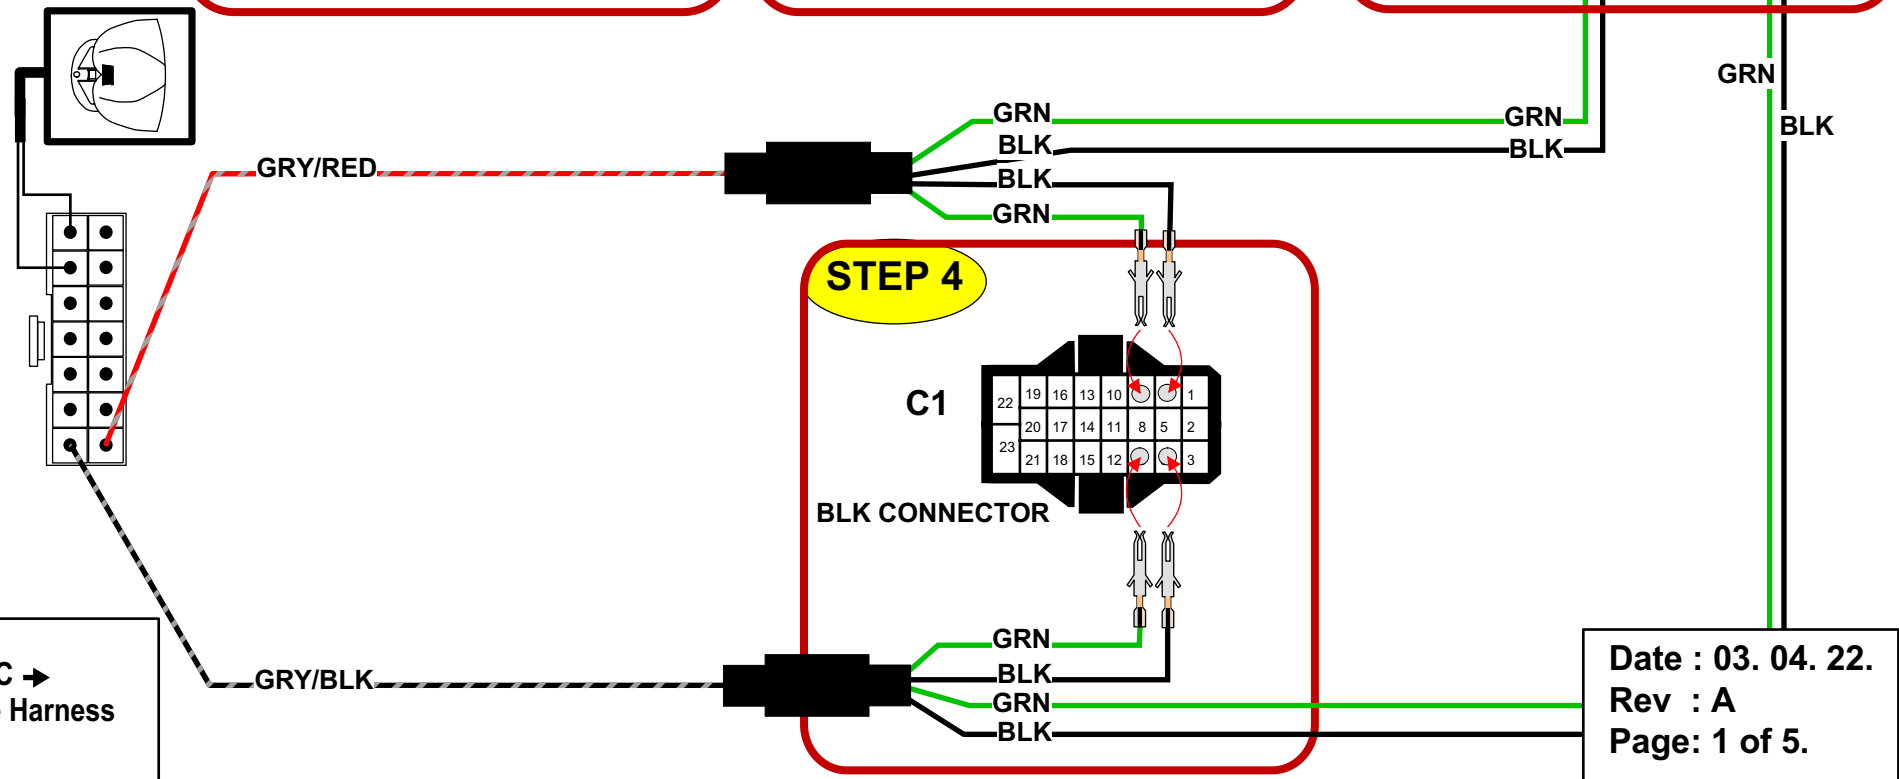

REQUIRED:
- Central unit rev: C →
- Car Specific Wire Harness (1 x 600615)

Date : 03. 04. 22.
Rev : A
Page: 1 of 5.