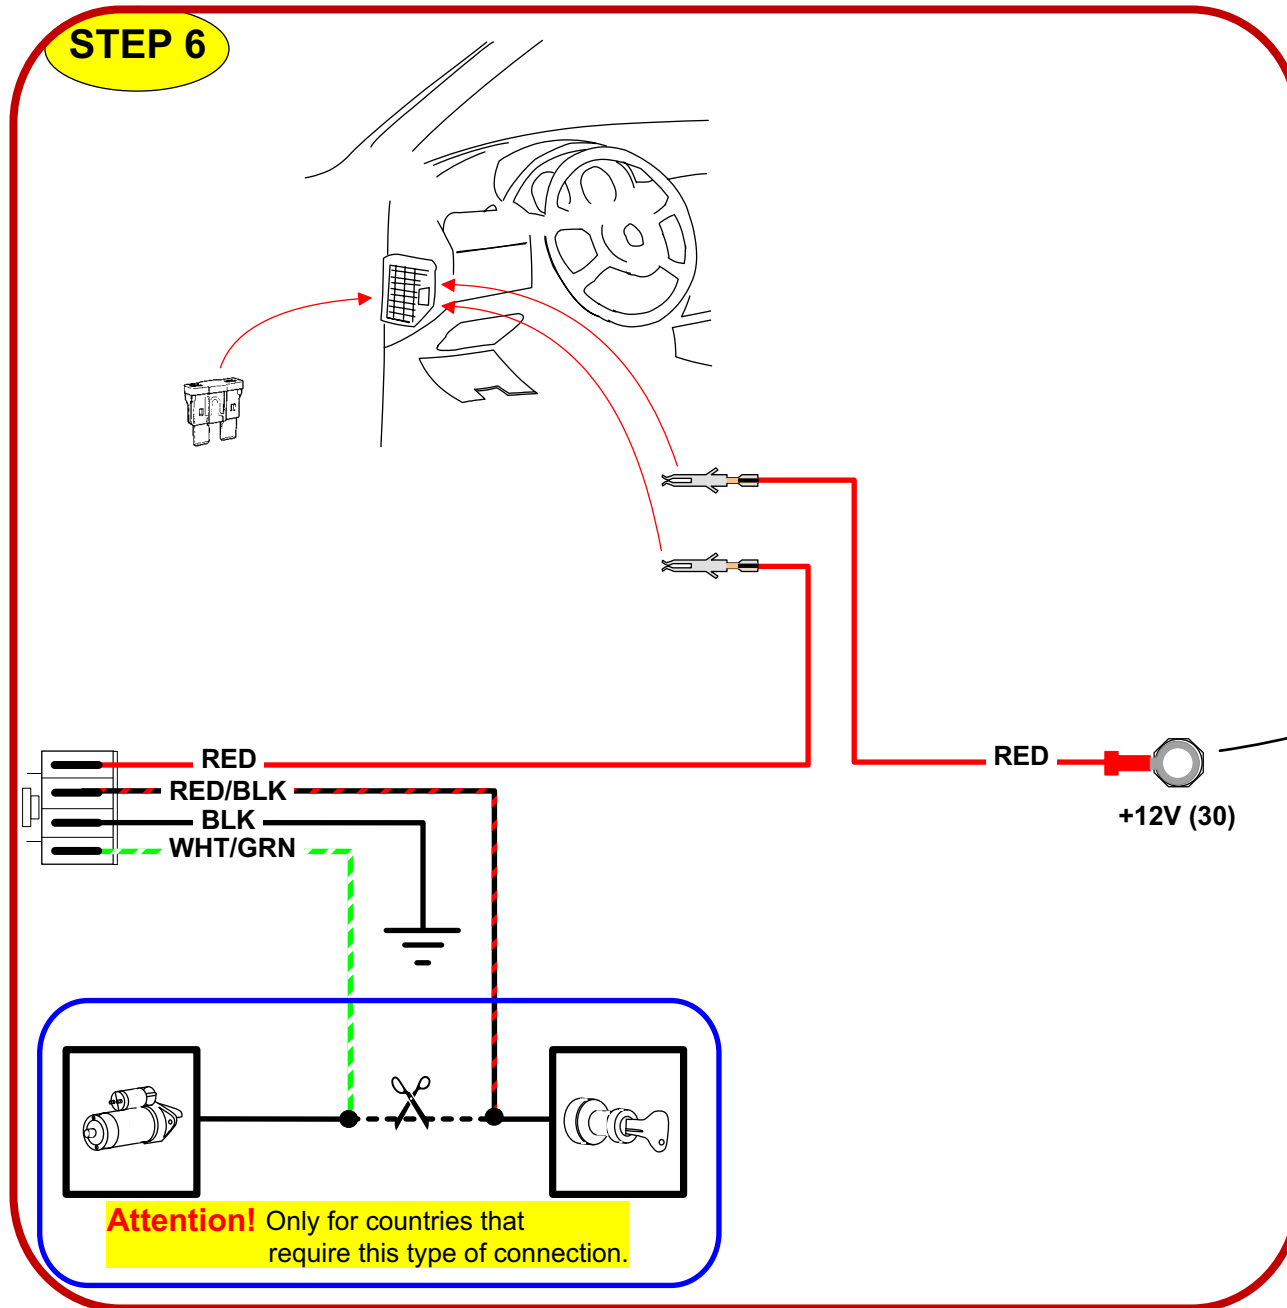

**Attention !** This installation diagram must only be used as a guideline for the installation. Equipment delivered with the car varies considerably from model to model and from market to market. Before starting the installation, be sure to check carefully the original diagram from the car manufacturer. DEFA A.S is not liable to compensate for possible damages that may occur due to faulty or insufficient installation manuals.

**REQUIRED:**  
- Central unit rev: C →  
- Car Specific Wire Harness (1 x 600615)

Date : 03. 04. 22.  
Rev : A  
Page: 1 of 5.

**STEP 6**

**Attention!** Only for countries that require this type of connection.

Date : 03. 04. 22.  
Rev : A  
Page: 3 of 5.

**Attention!** Only when using the DEFA remote control the connections on this page are needed.

**STEP 7**