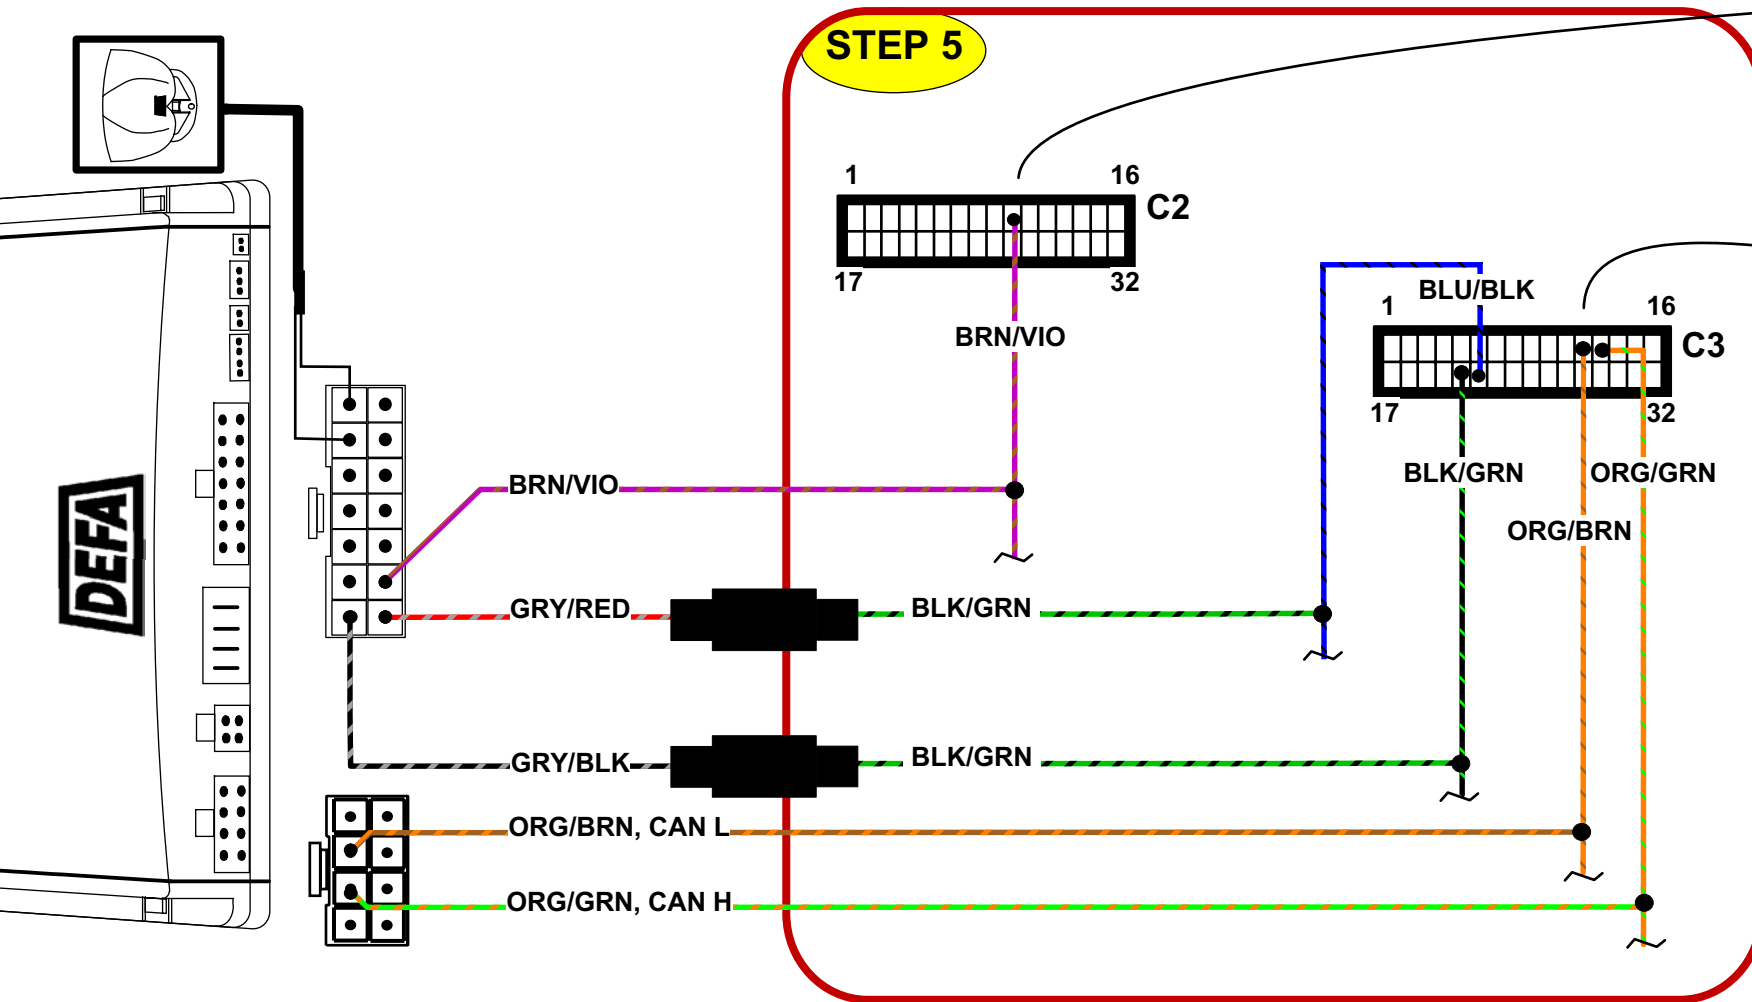

**Attention !** This installation diagram must only be used as a guideline for the installation. Equipment delivered with the car varies considerably from model to model and from market to market. Before starting the installation, be sure to check carefully the original diagram from the car manufacturer. DEFA A.S is not liable to compensate for possible damages that may occur due to faulty or insufficient installation manuals.

**REQUIRED:**  
- Central unit rev: C →  
- Car Specific Wire Harness (1 x 600615)

Date : 03. 04. 22.  
Rev : A  
Page: 1 of 5.

**STEP 6**

**Attention!** Only for countries that require this type of connection.

Date : 03. 04. 22.  
Rev : A  
Page: 3 of 5.

**Attention!** Only when using the DEFA remote control the connections on this page are needed.

**STEP 7**