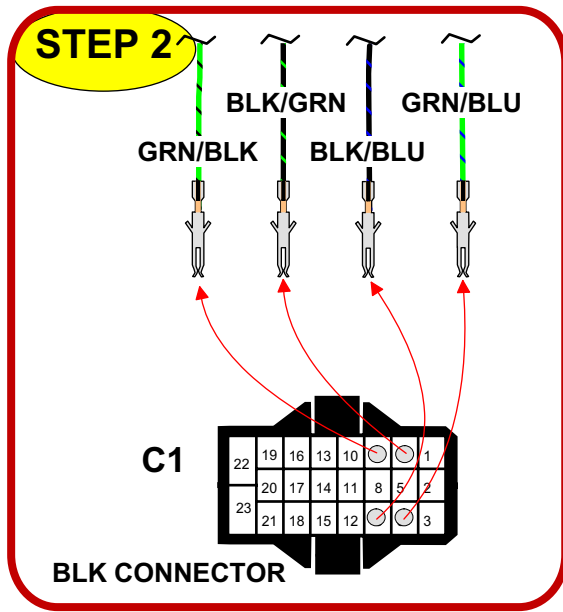

REQUIRED:
- Central unit rev: C →
- Car Specific Wire Harness (1 x 600615)

Date : 03. 04. 22.
Rev : A
Page: 1 of 5.