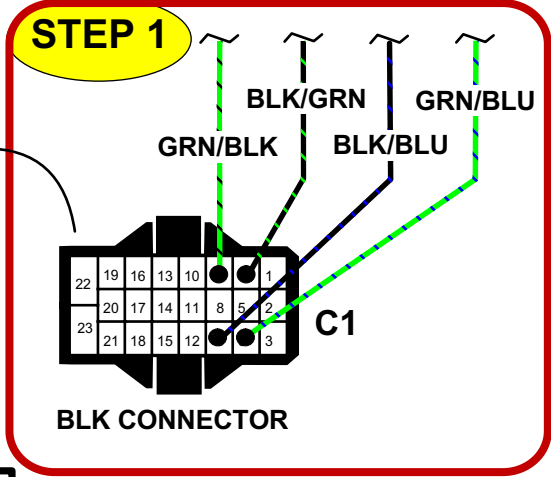

REQUIRED:
- Central unit rev: C →
- Car Specific Wire Harness (1 x 600615)

Date : 03. 04. 22.
Rev : A
Page: 1 of 5.