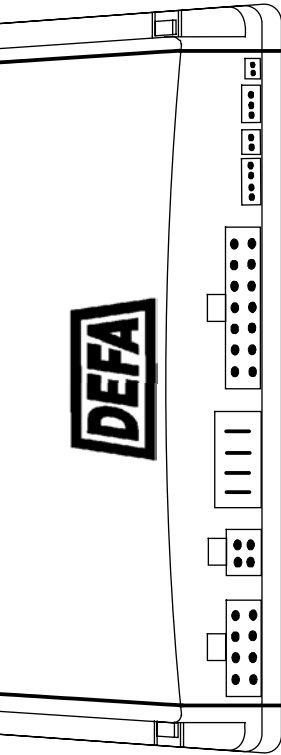

REQUIRED:
- Central unit rev: C →
- Car Specific Wire Harness (1 x 600615)

Date : 03. 04. 22.
Rev : A
Page: 1 of 5.