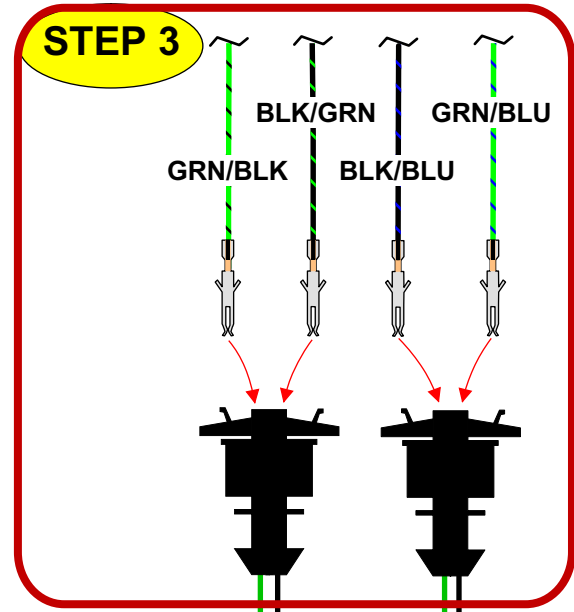

REQUIRED:
- Central unit rev: C →
- Car Specific Wire Harness (1 x 600615)

Date : 03. 04. 22.
Rev : A
Page: 1 of 5.