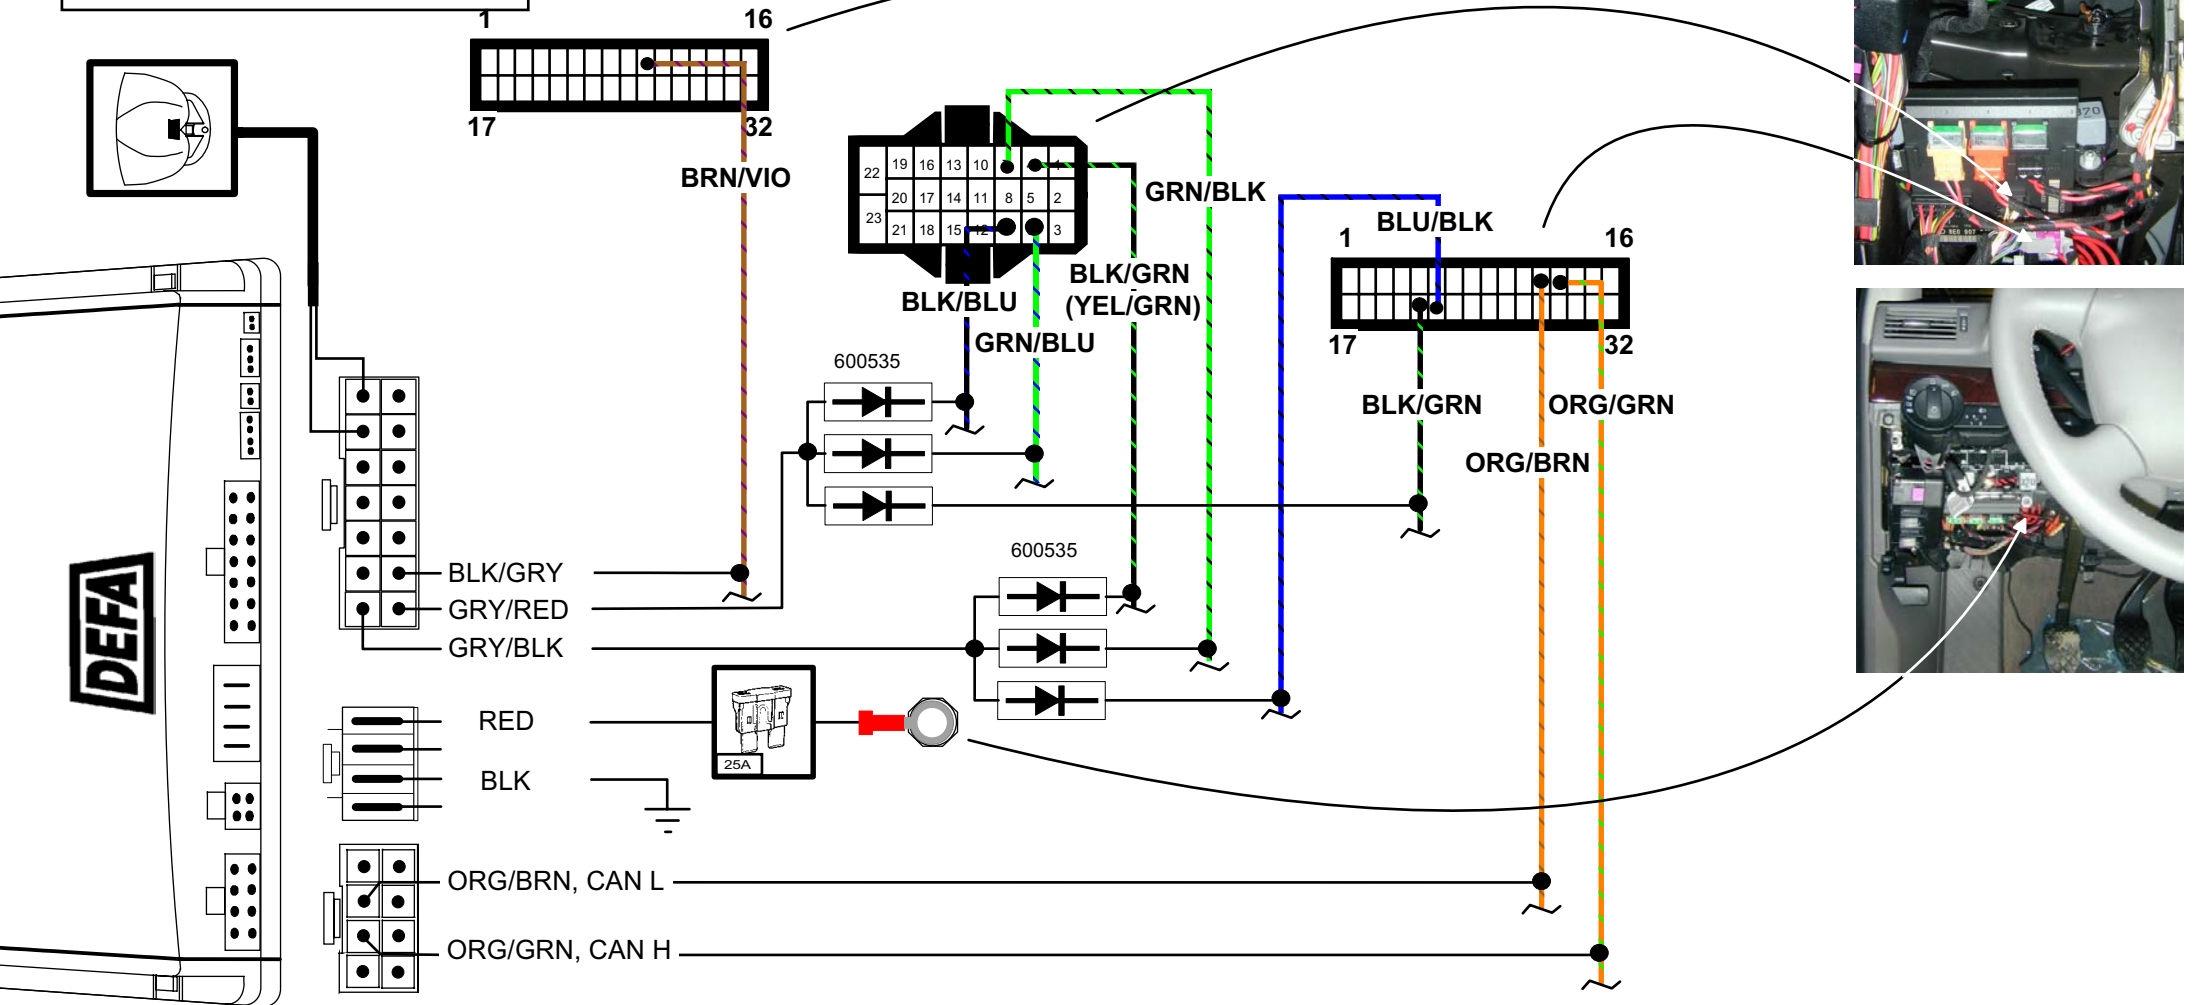

REQUIRED:
- Central unit rev: C →
- 6 diodes (600535)

Date : 2004.10.13
Rev : B
Page: 1 of 3.