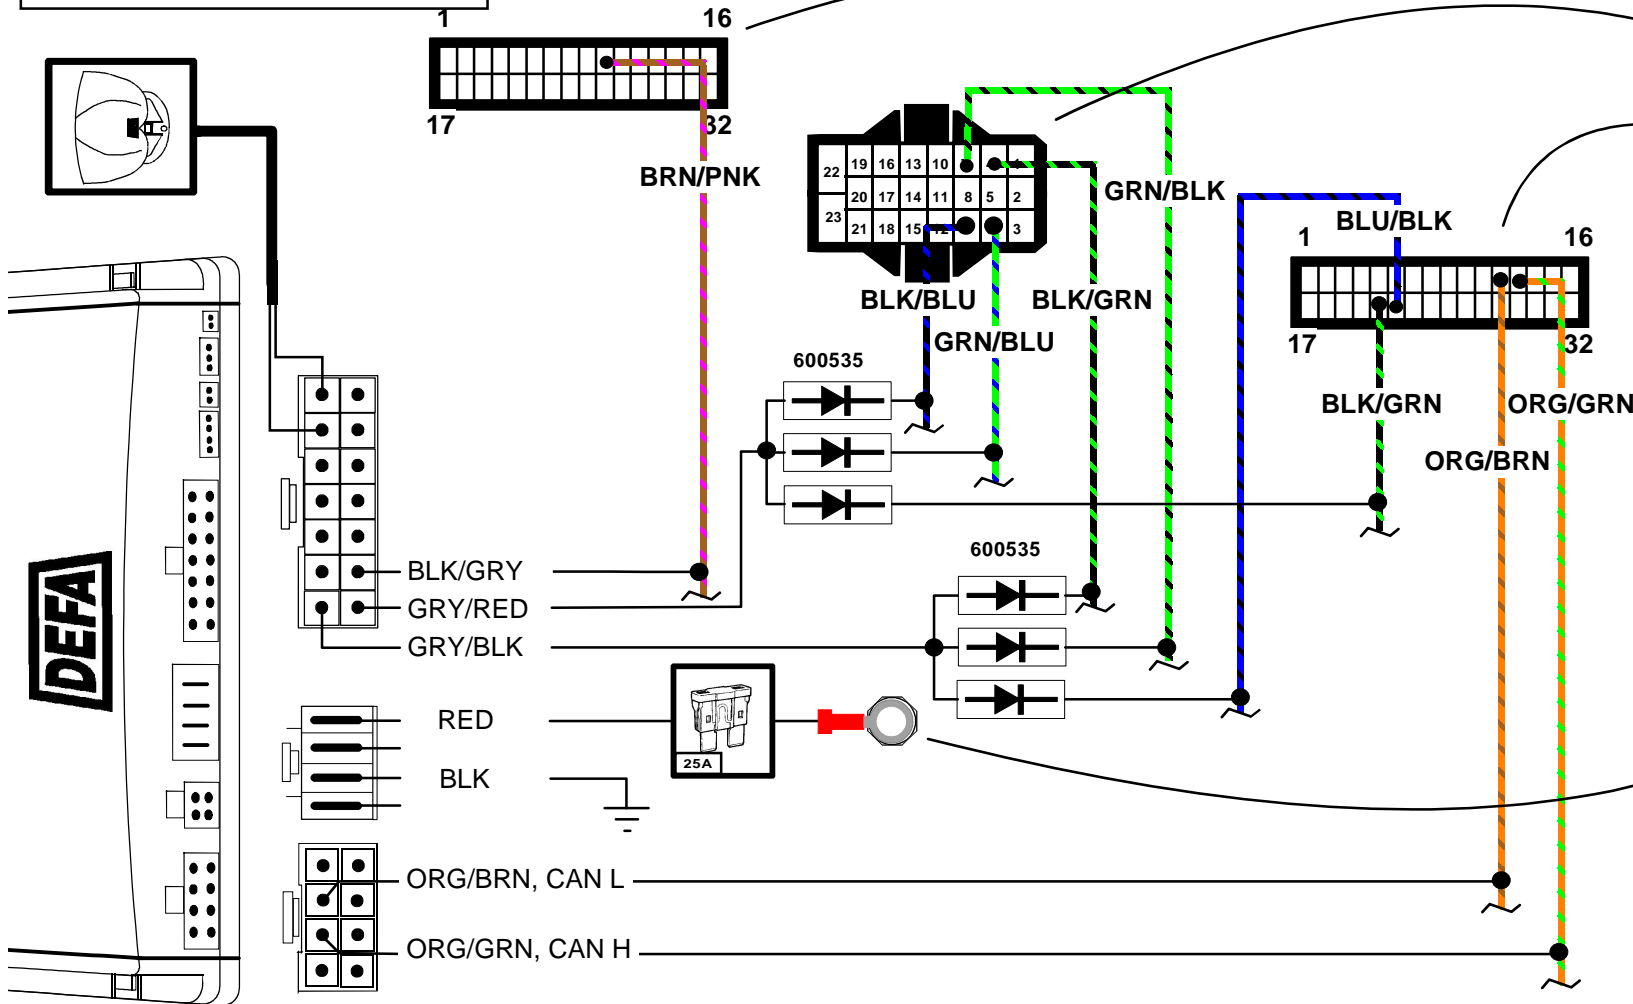

YOU NEED:

- Central unit rev: C → (XXX576/10047)
- 6 diodes (600535)