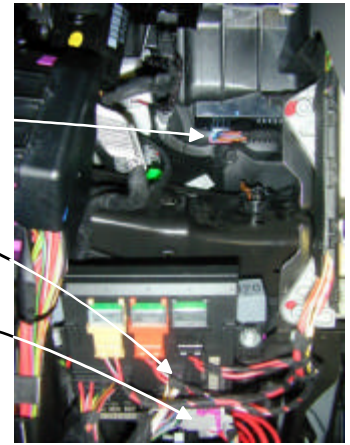

YOU NEED:

- Central unit rev: C → (XXX576/10047)
- 6 diodes (600535)