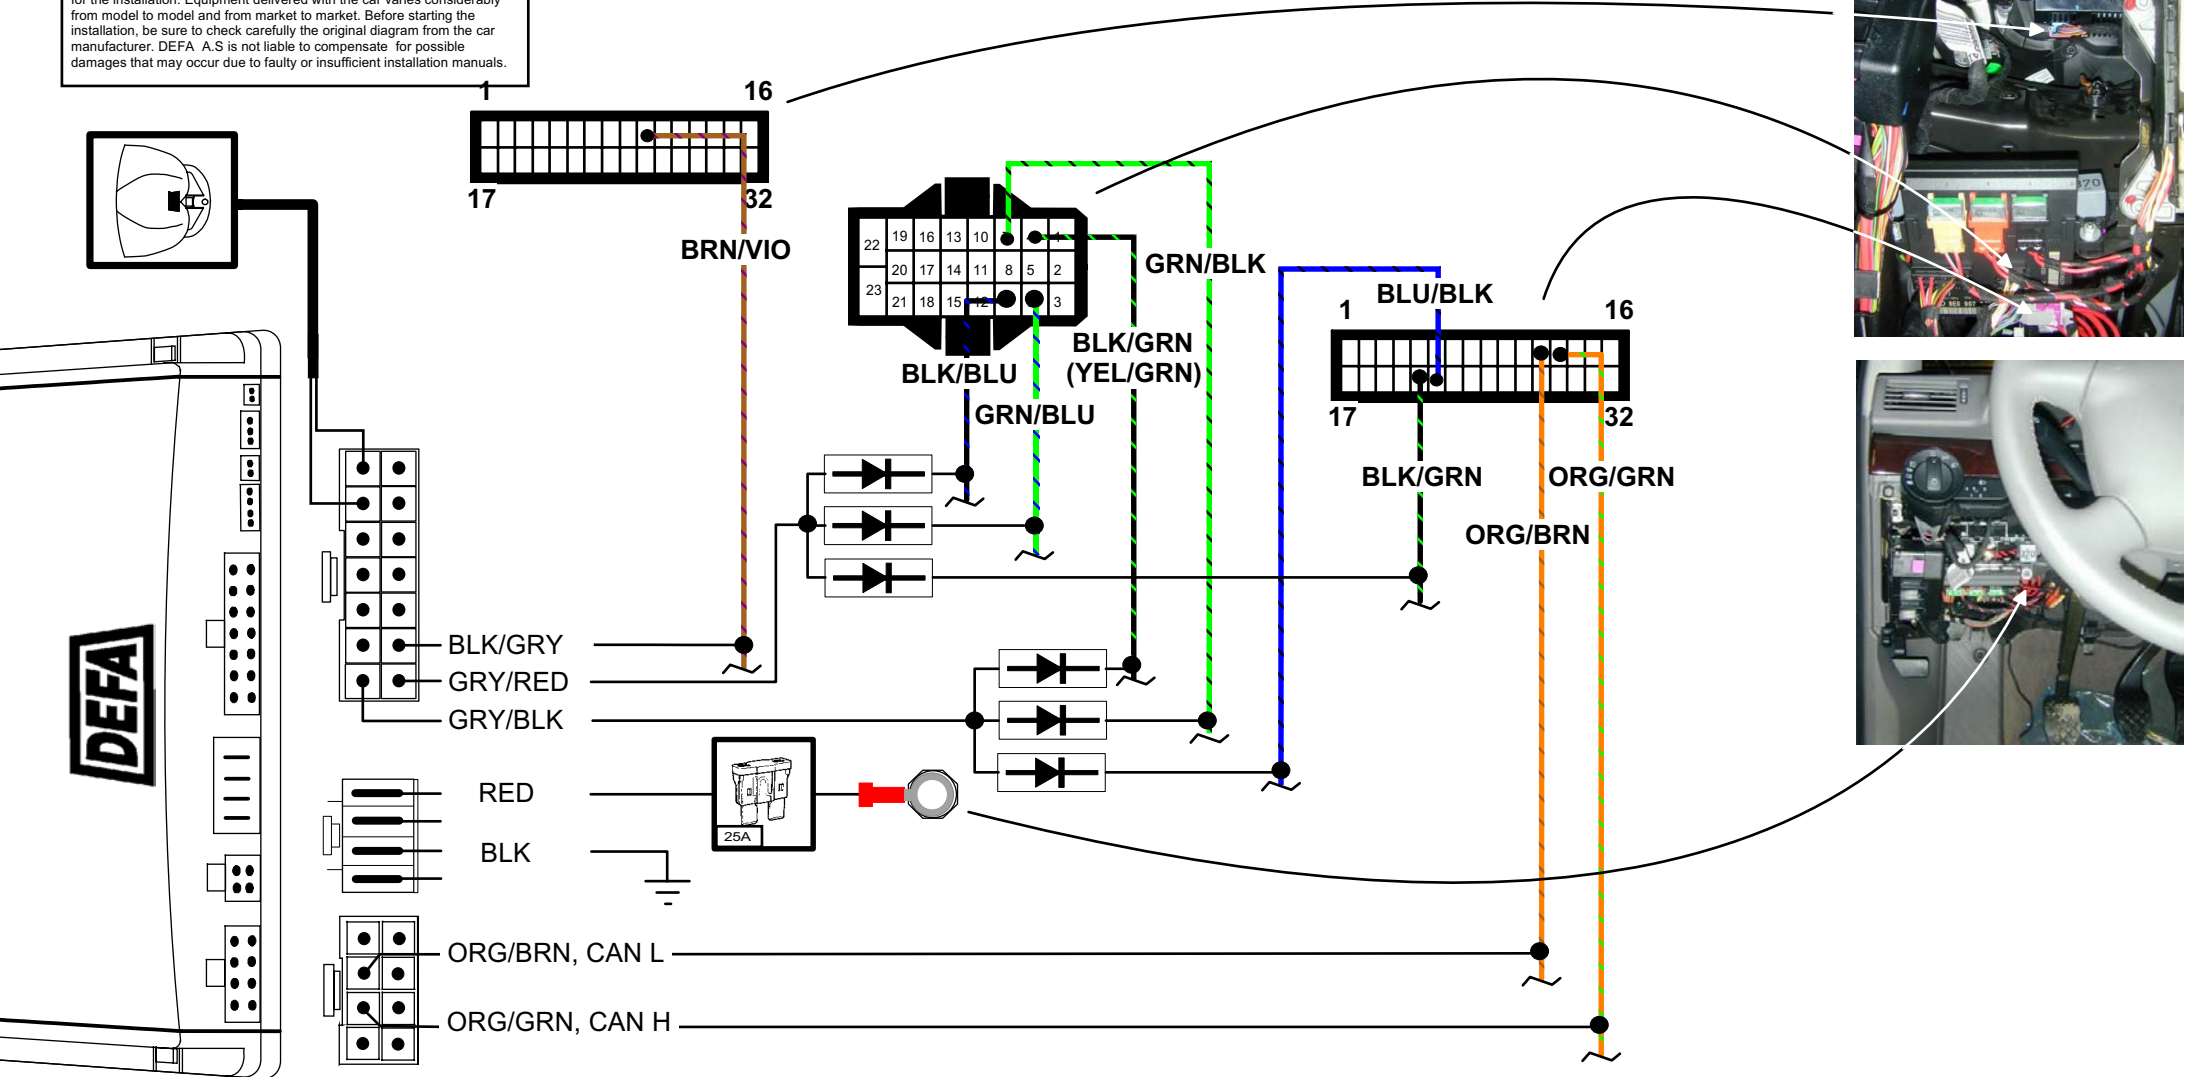

REQUIRED:
- Central unit rev: C →
- 6 diodes (2 x 600535)

Date : 2004.10.13
Rev : B
Page: 1 of 2.