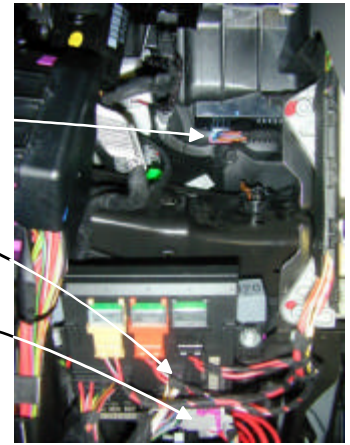

YOU NEED:
- Central unit rev: C →
(XXX576/10047)
- 6 diodes (2 x 600535)

Date : Nov. 09. 01.
Rev : B
Page: 1 of 2.