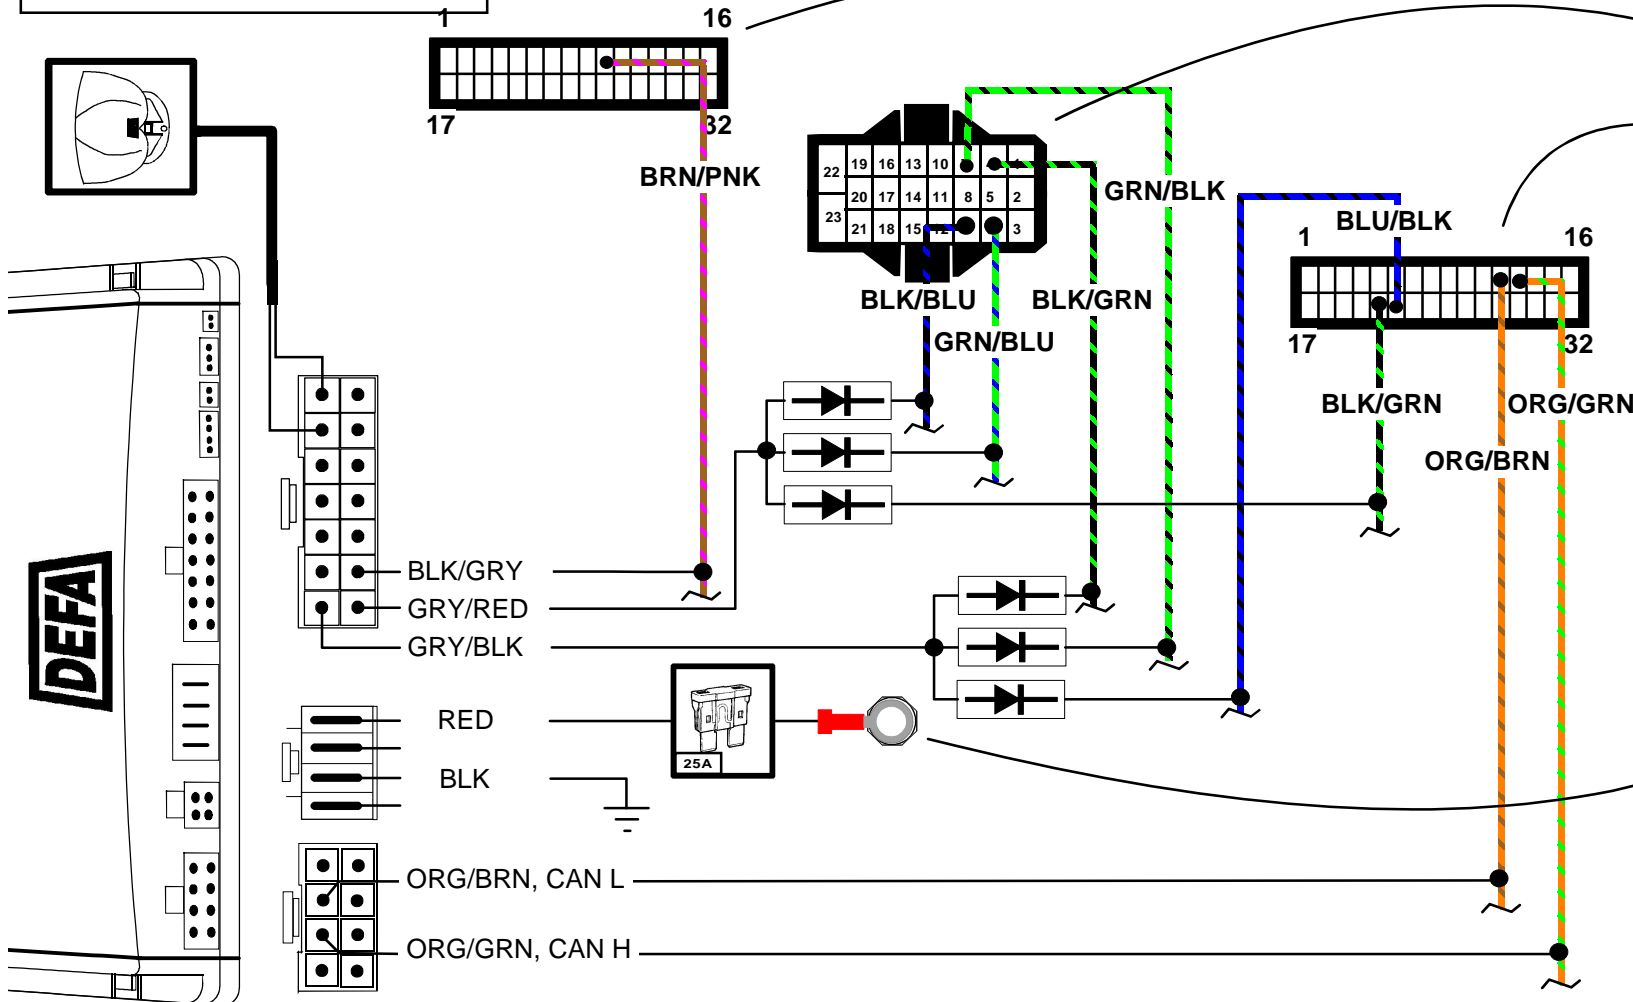

YOU NEED:
- Central unit rev: C →
(XXX576/10047)
- 6 diodes (2 x 600535)

Date : Nov. 09. 01.
Rev : B
Page: 1 of 2.