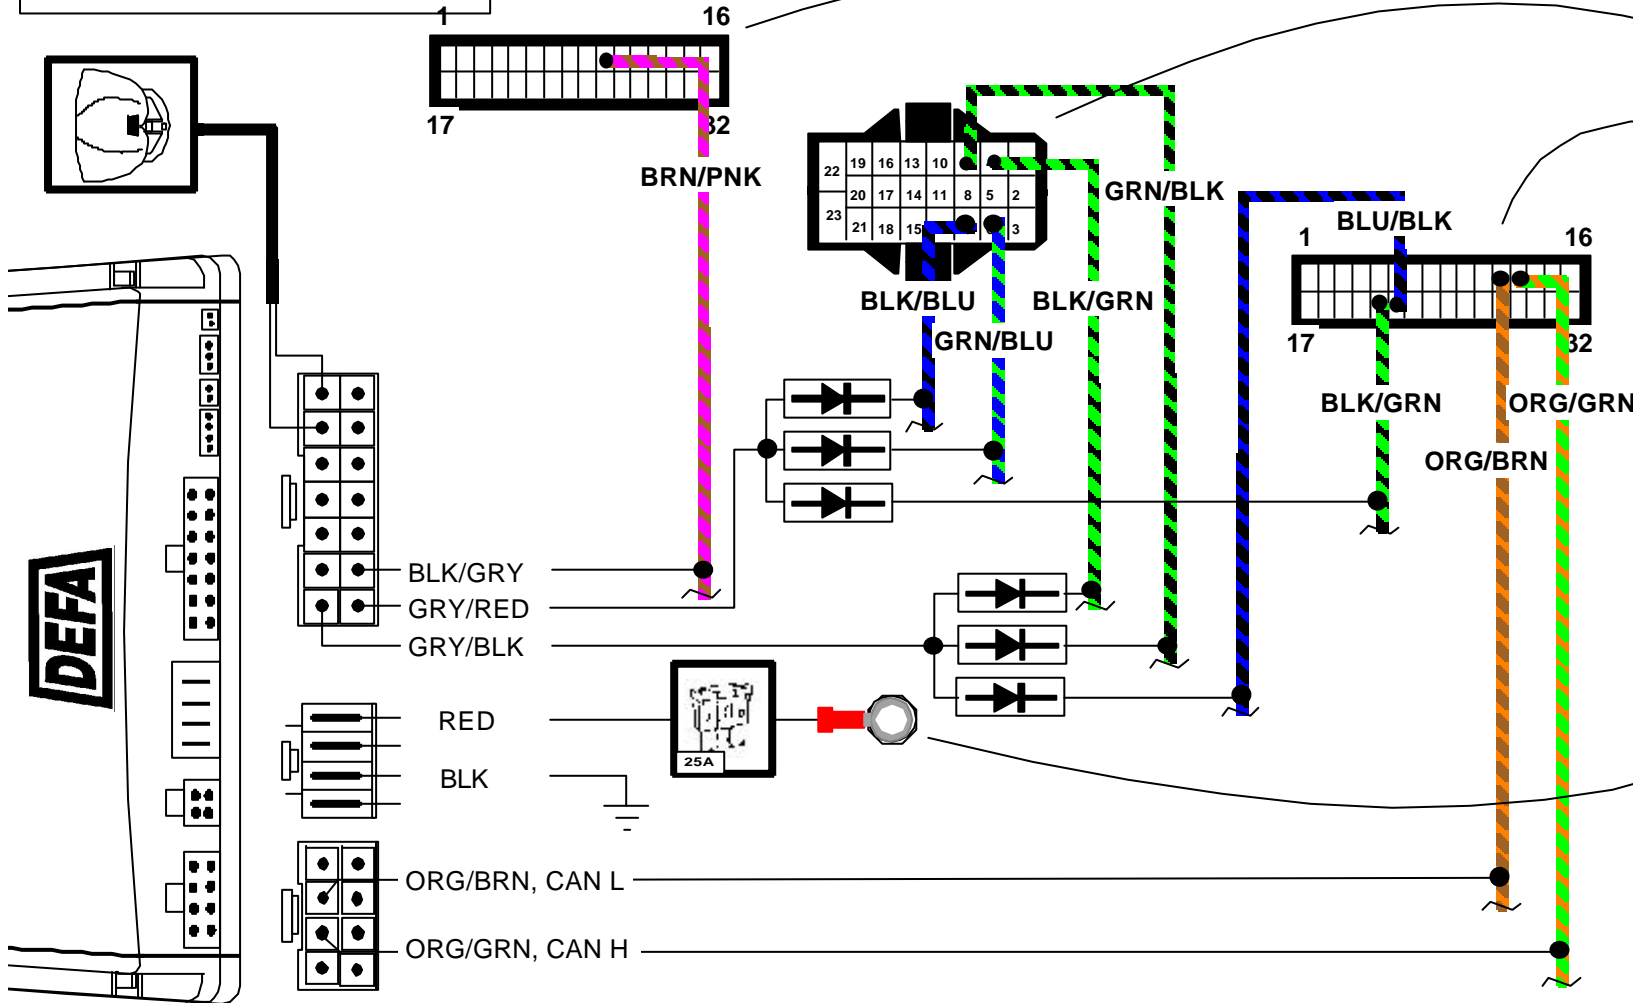

Auto Security

CAN-(M)G (Original-remote)

DOC. NO: CAN-(M)G/Audi-A4-01>

Make: Audi Model: A4 Year: 01- Type:

NB ! This installation diagram must only be used as a guideline for the installation. Equipment delivered with the car varies considerably from model to model and from market to market. Before starting the installation, be sure to check carefully the original diagram from the car manufacturer. DEFA A.S is not liable to compensate for possible damages that may occur due to faulty or insufficient installation manuals.

YOU NEED:
- 6 diodes (2 x 600535)

Date : Dec. 05. 00.
Rev : A
Page: 1 of 2.